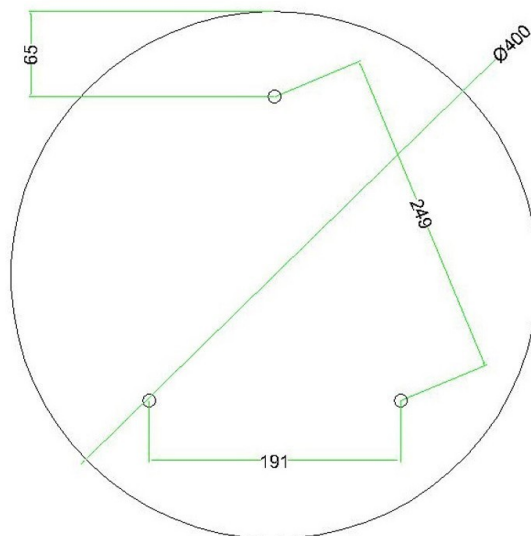

Reference: KROR403TF202

EAN13: 8057730844864

Product title:

3 Holes - EXTRA LARGE Round Ceiling Canopy Kit - Rose One System - PROMO

Product attributes:

Decoration: Palette, Street Art, Pop-Corn, Orange, Blossom, Damasco, Mandala Varanasi, Tree Trunk

Product image:

Product price:

\$61.58 tax included

Product short description:

This Rose One Canopy Kit comes with EVERYTHING you need to make your own 3 hole pendant light utilizing our EXTRA LARGE Rose One Canopy & round Cover.

Product description:**Technical data for EXTRA LARGE Round Ceiling Canopy Kit - Rose One System**

- EXTRA LARGE Extra Deep Rose One Ceiling Canopy
- Diameter: 11.8 inches
- Height: 1.38 inches
- Material: metal
- Bracket fasteners
- 4 Caps and 4 rubber grommets are included for side holes

- EXTRA LARGE Rose One Cover
- Material: aluminum or dibond
- Diameter: 15.75 inches
- Hole diameters: 10 mm (3/8")
- Thickness: if aluminum 1 mm, if dibond 3 mm
- Clear plastic cable clamp strain reliefs included (1 per hole)