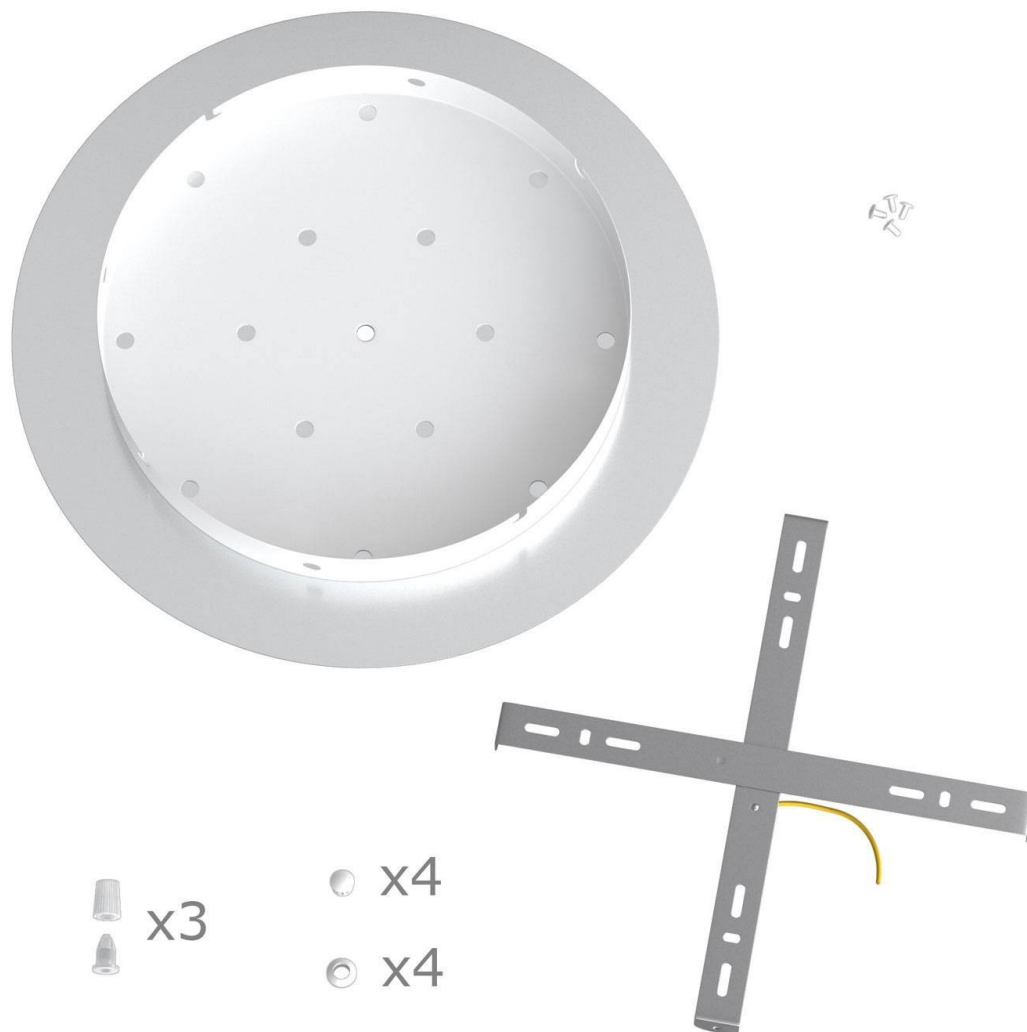

Reference: KROR403TF302

EAN13: 8057730844901

Product title:

3 Holes - EXTRA LARGE Round Ceiling Canopy Kit - Rose One System - PROMO

Product attributes:

Decoration: Palette, Street Art, Pop-Corn, Orange, Blossom, Damasco, Mandala Varanasi, Tree Trunk

Product image: