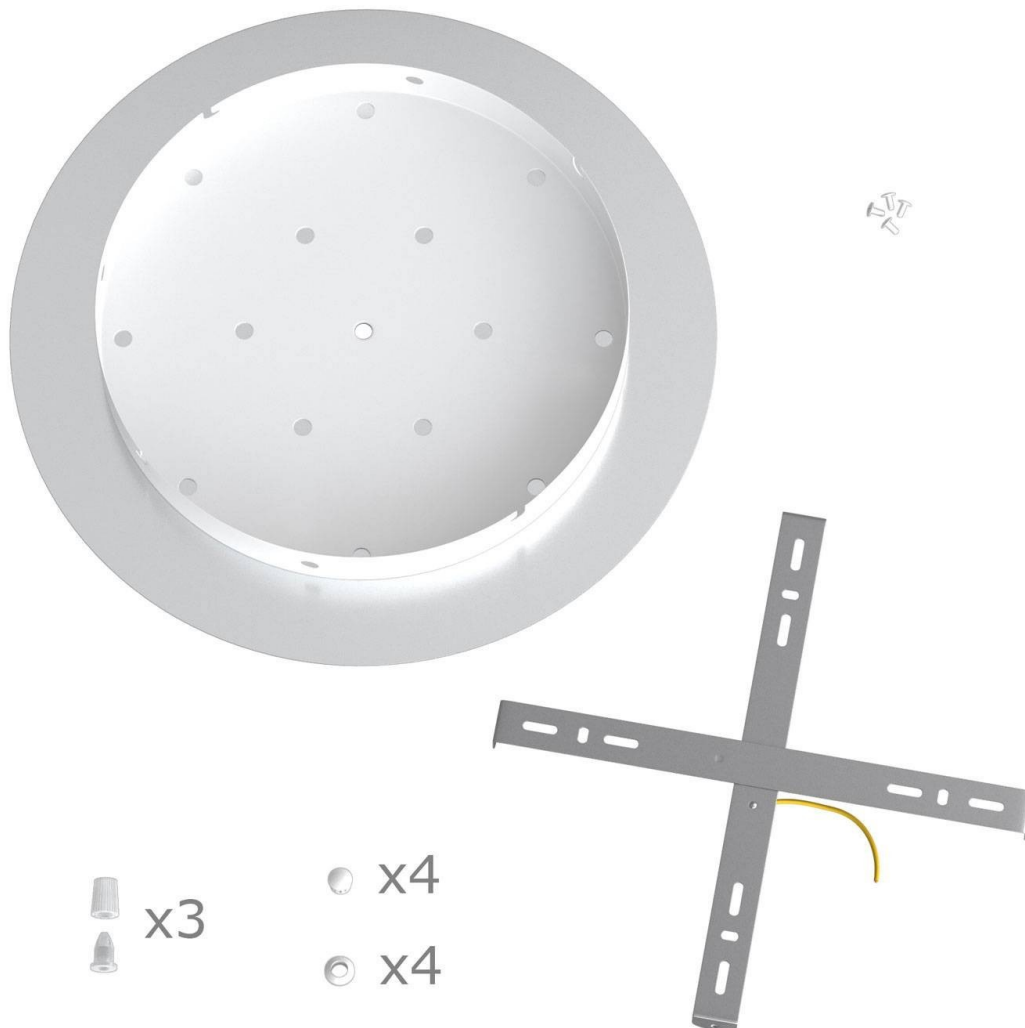

Reference: KROR403LF201
EAN13: 8057730844628

Product title:

3 In-line Holes - EXTRA LARGE Round Ceiling Canopy Kit - Rose One System - PROMO

Product attributes:

Decoration: Palette, Street Art, Pop-Corn, Orange, Blossom, Damasco, Mandala Varanasi, Tree Trunk

Product image: