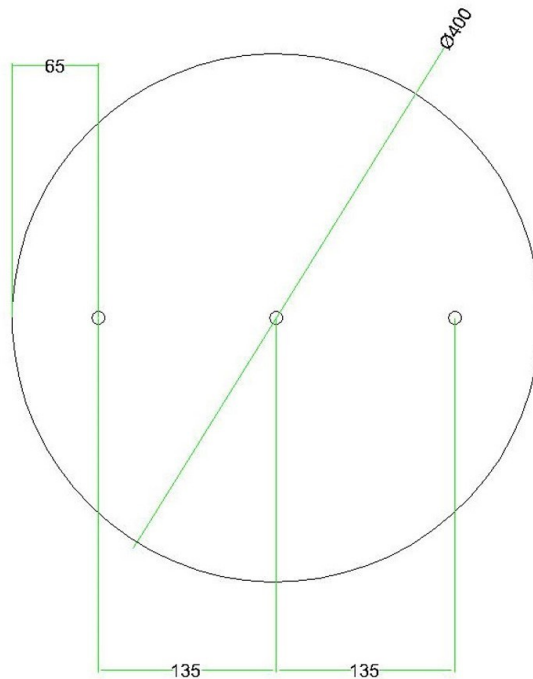

Reference: KROR403LF202
EAN13: 8057730844635

Product title:

3 In-line Holes - EXTRA LARGE Round Ceiling Canopy Kit - Rose One System - PROMO

Product attributes:

Decoration: Palette, Street Art, Pop-Corn, Orange, Blossom, Damasco, Mandala Varanasi, Tree Trunk

Product image: