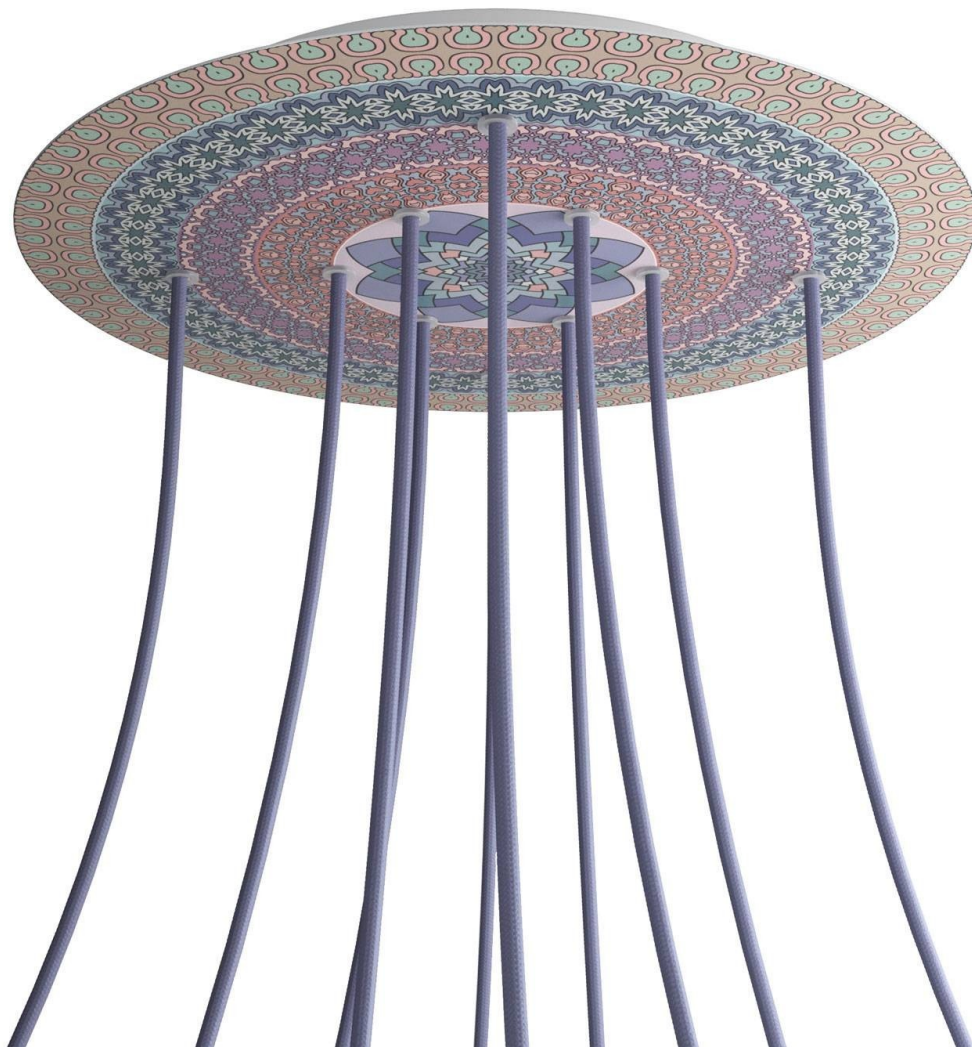

Reference: KROR4010F303

EAN13: 8057730846752

Product title:

10 Holes - EXTRA LARGE Round Ceiling Canopy Kit - Rose One System - PROMO

Product attributes:

Decoration: Palette, Street Art, Pop-Corn, Orange, Blossom, Damasco, Mandala Varanasi, Tree Trunk

Product image:

Product price:

\$70.58 tax included

Product short description:

This Rose One Canopy Kit comes with EVERYTHING you need to make your own 10 hole pendant light utilizing our EXTRA LARGE Rose One Canopy & round Cover.

What sets the Rose One System apart from our regular pendant light canopies is that this is a two part system with an extra deep ceiling canopy that allows for easier wiring of connections, as well as a wide cover over the canopy that allows you to create Extra Large pendant lights, swag chandeliers, cluster lights and more with even greater impact.

Product description:**Technical data for EXTRA LARGE Round Ceiling Canopy Kit - Rose One System**

- EXTRA LARGE Extra Deep Rose One Ceiling Canopy
- Diameter: 11.8 inches
- Height: 1.38 inches
- Material: metal
- Bracket fasteners
- 4 Caps and 4 rubber grommets are included for side holes