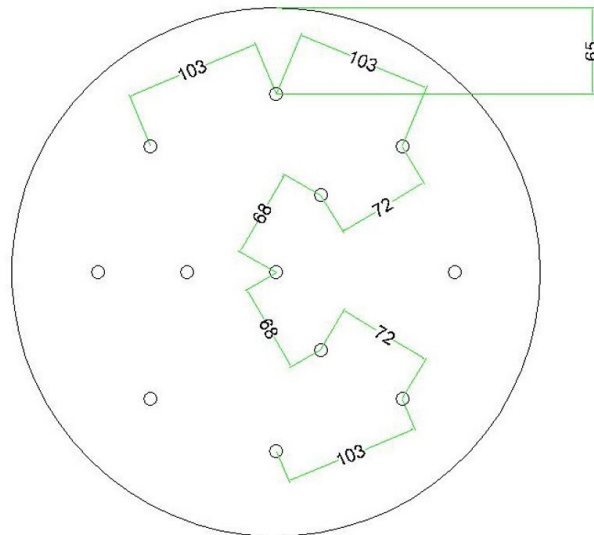

Reference: KROR4012F204
EAN13: 8057730846950

Product title:

12 Holes - EXTRA LARGE Round Ceiling Canopy Kit - Rose One System - PROMO

Product attributes:

Decoration: Palette, Street Art, Pop-Corn, Orange, Blossom, Damasco, Mandala Varanasi, Tree Trunk

Product image: