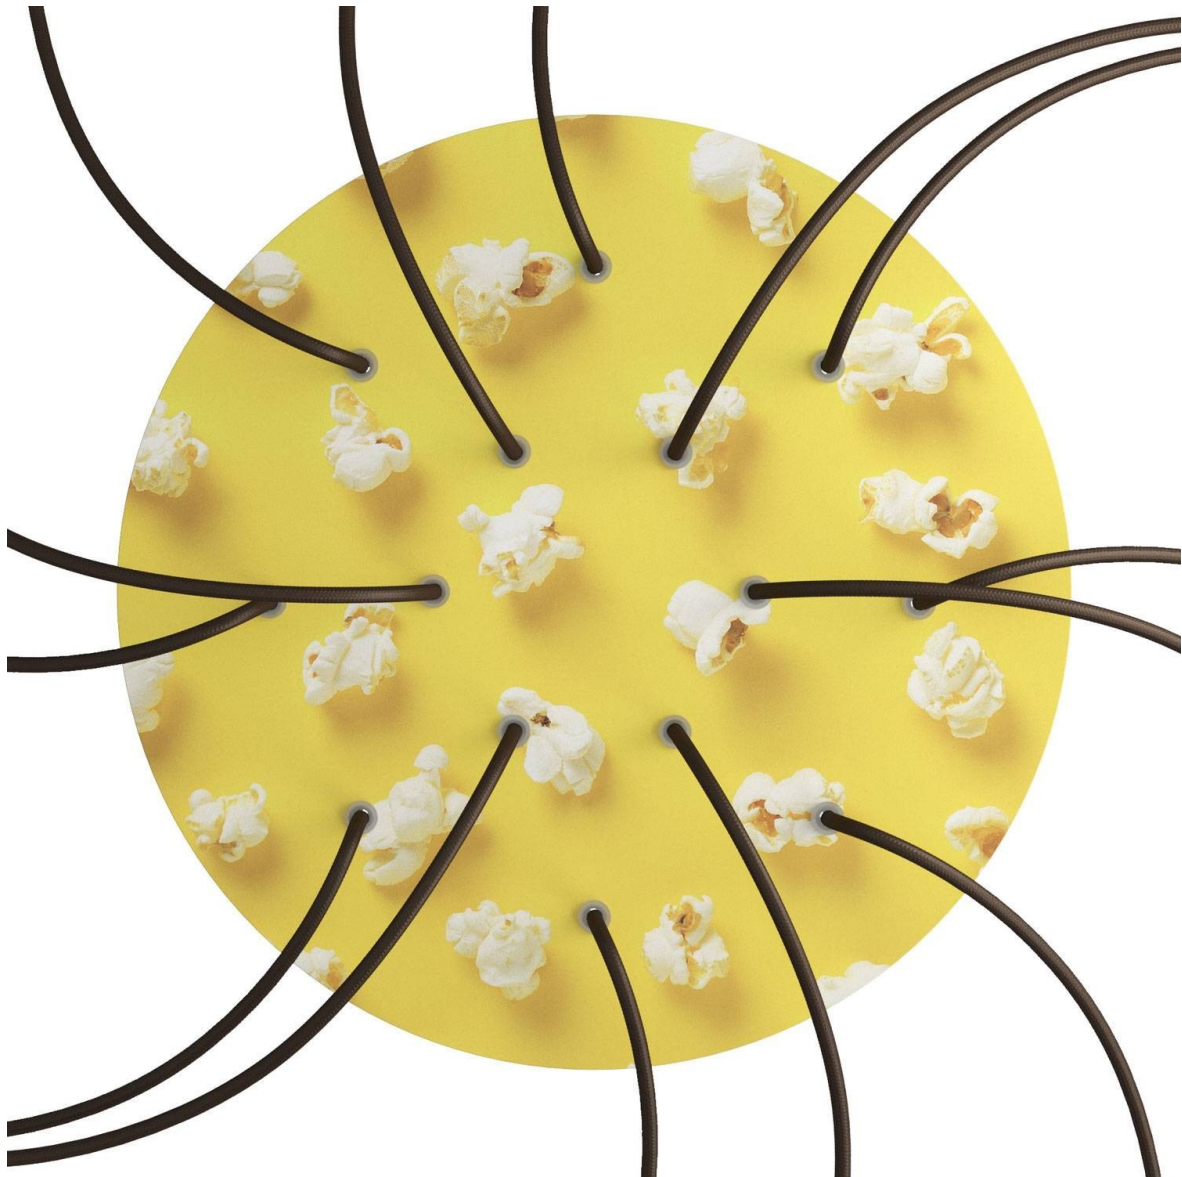

Reference: KROR4014F203
EAN13: 8057730847179

Product title:

14 Holes - EXTRA LARGE Round Ceiling Canopy Kit - Rose One System - PROMO

Product attributes:

Decoration: Palette, Street Art, Pop-Corn, Orange, Blossom, Damasco, Mandala Varanasi, Tree Trunk

Product image:

Product price:

\$75.60 tax included

Product short description:

This Rose One Canopy Kit comes with EVERYTHING you need to make your own 14 hole pendant light utilizing our EXTRA LARGE Rose One Canopy & round Cover.

What sets the Rose One System apart from our regular pendant light canopies is that this is a two part system with an extra deep ceiling canopy that allows for easier wiring of connections, as well as a wide cover over the canopy that allows you to create Extra Large pendant lights, swag chandeliers, cluster lights and more with even greater impact.

This Rose One Canopy Kit includes the following: an EXTRA LARGE Rose One Cover (15.75" diameter) with pre-drilled holes; an EXTRA LARGE Extra Deep Rose One Canopy (11.8" diameter); cable clamp strain reliefs; and all brackets & mounting hardware.