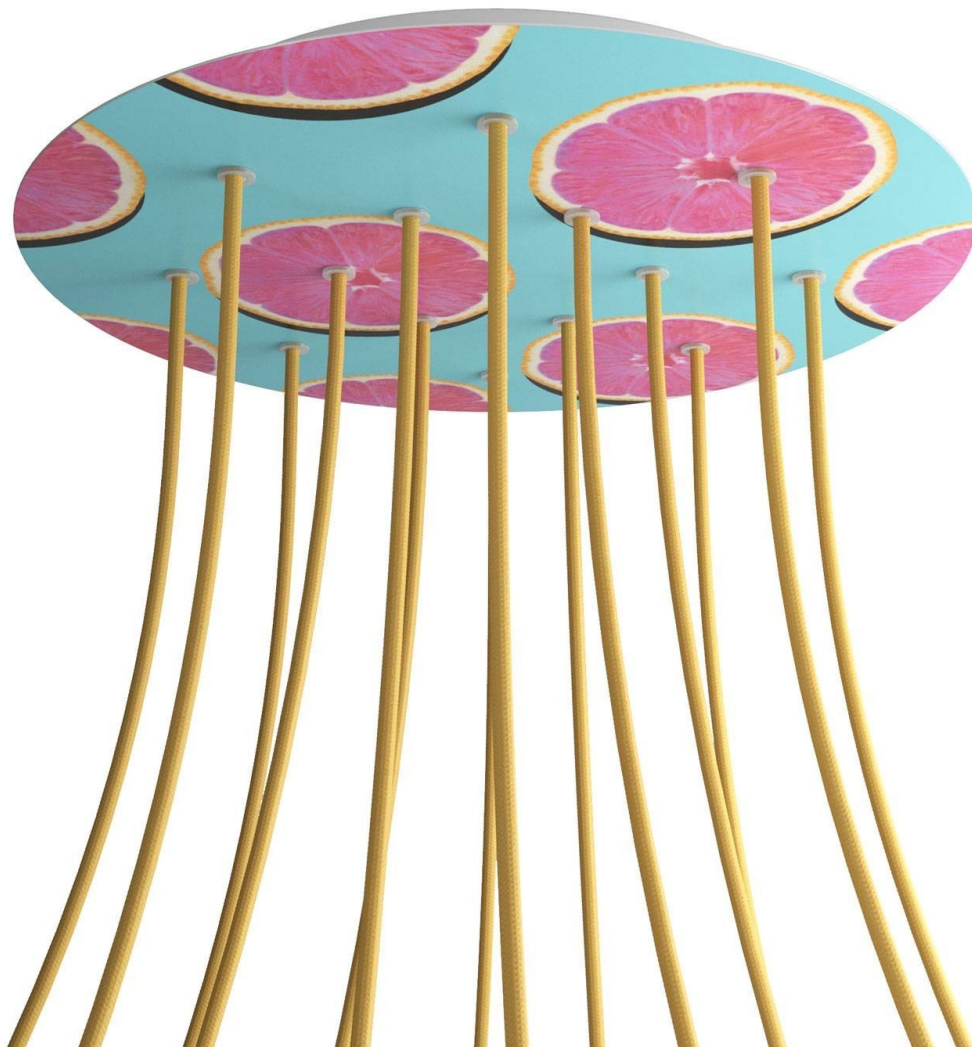

Reference: KROR4014F204

EAN13: 8057730847186

Product title:

14 Holes - EXTRA LARGE Round Ceiling Canopy Kit - Rose One System - PROMO

Product attributes:

Decoration: Palette, Street Art, Pop-Corn, Orange, Blossom, Damasco, Mandala Varanasi, Tree Trunk

Product image:

Product price:

\$75.60 tax included

Product short description:

This Rose One Canopy Kit comes with EVERYTHING you need to make your own 14 hole pendant light utilizing our EXTRA LARGE Rose One Canopy & round Cover.

What sets the Rose One System apart from our regular pendant light canopies is that this is a two part system with an extra deep ceiling canopy that allows for easier wiring of connections, as well as a wide cover over the canopy that allows you to create Extra Large pendant lights, swag chandeliers, cluster lights and more with even greater impact.

This Rose One Canopy Kit includes the following: an EXTRA LARGE Rose One Cover (15.75" diameter) with pre-drilled holes; an EXTRA LARGE Extra Deep Rose One Canopy (11.8" diameter); cable clamp strain reliefs; and all brackets & mounting hardware.