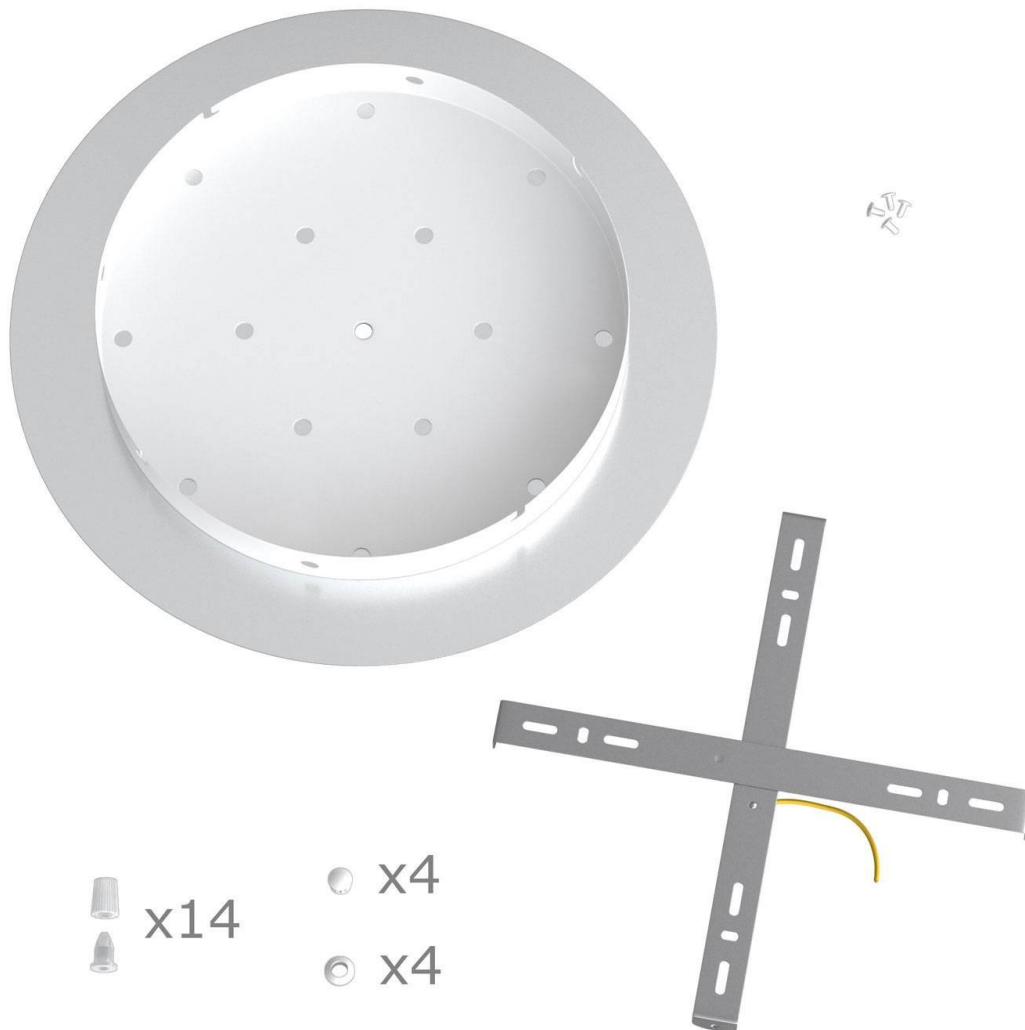

Reference: KROR4014F301
EAN13: 8057730847193

Product title:

14 Holes - EXTRA LARGE Round Ceiling Canopy Kit - Rose One System - PROMO

Product attributes:

Decoration: Palette, Street Art, Pop-Corn, Orange, Blossom, Damasco, Mandala Varanasi, Tree Trunk

Product image: