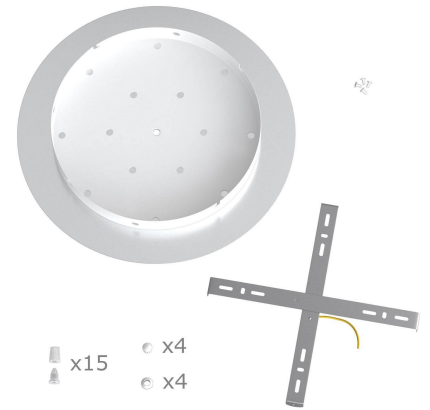

What sets the Rose One System apart from our regular pendant light canopies is that this is a two part system with an extra deep ceiling canopy that allows for easier wiring of connections, as well as a wide cover over the canopy that allows you to create extra large pendant lights, swag chandeliers, cluster lights and more with even greater impact.

This Rose One Canopy Kit includes the following: an EXTRA LARGE Rose One Cover (15.75" diameter) with pre-drilled holes; an EXTRA LARGE Extra Deep Rose One Canopy (11.8" diameter); cable clamp strain reliefs; and all brackets & mounting hardware.

**Product description:****Technical data for EXTRA LARGE Round Ceiling Canopy Kit - Rose One System**

- EXTRA LARGE Extra Deep Rose One Ceiling Canopy
- Diameter: 11.8 inches
- Height: 1.38 inches
- Material: metal
- Bracket fasteners
- 4 Caps and 4 rubber grommets are included for side holes
  
- EXTRA LARGE Rose One Cover
- Material: aluminum or dibond
- Diameter: 15.75 inches
- Hole diameters: 10 mm (3/8")
- Thickness: if aluminum 1 mm, if dibond 3 mm
- Clear plastic cable clamp strain reliefs included (1 per hole)

The Rose One System is Patent Pending

**Product features:**

Material: Aluminium

Material: Metal

Material: Dibond

Product gallery:

x15  
x4  
x4