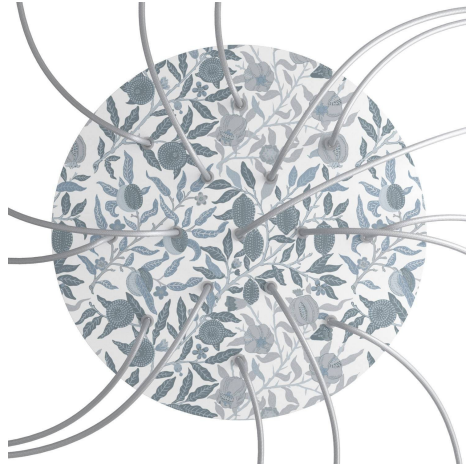

What sets the Rose One System apart from our regular pendant light canopies is that this is a two part system with an extra deep ceiling canopy that allows for easier wiring of connections, as well as a wide cover over the canopy that allows you to create extra large pendant lights, swag chandeliers, cluster lights and more with even greater impact.

This Rose One Canopy Kit includes the following: an EXTRA LARGE Rose One Cover (15.75" diameter) with pre-drilled holes; an EXTRA LARGE Extra Deep Rose One Canopy (11.8" diameter); cable clamp strain reliefs; and all brackets & mounting hardware.

**Product description:****Technical data for EXTRA LARGE Round Ceiling Canopy Kit - Rose One System**

- EXTRA LARGE Extra Deep Rose One Ceiling Canopy
- Diameter: 11.8 inches
- Height: 1.38 inches
- Material: metal
- Bracket fasteners
- 4 Caps and 4 rubber grommets are included for side holes
  
- EXTRA LARGE Rose One Cover
- Material: aluminum or dibond
- Diameter: 15.75 inches
- Hole diameters: 10 mm (3/8")
- Thickness: if aluminum 1 mm, if dibond 3 mm
- Clear plastic cable clamp strain reliefs included (1 per hole)

The Rose One System is Patent Pending

**Product features:**

Material: Aluminium

Material: Metal

Material: Dibond

Product gallery:

x15  
x4  
x4