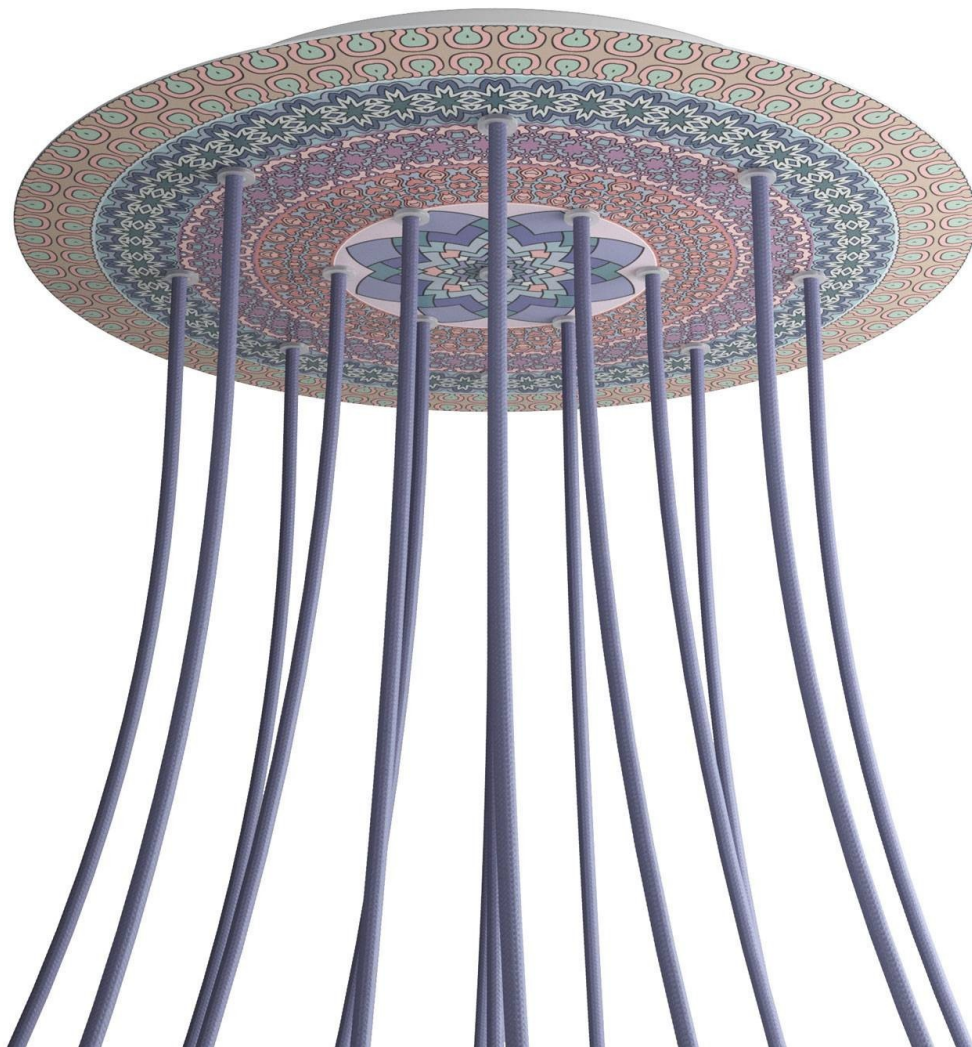

Reference: KROR4015F303

EAN13: 8057730847445

Product title:

15 Holes - EXTRA LARGE Round Ceiling Canopy Kit - Rose One System - PROMO

Product attributes:

Decoration: Palette, Street Art, Pop-Corn, Orange, Blossom, Damasco, Mandala Varanasi, Tree Trunk

Product image: