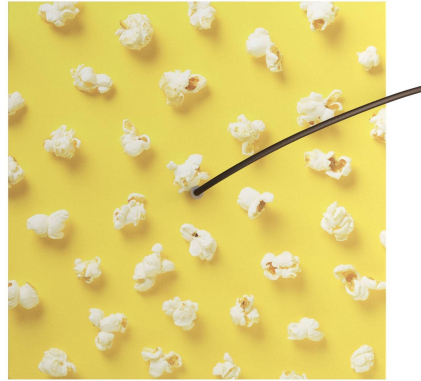

Material: Dibond
Material: Aluminium
Material: Metal

Product gallery:

x1
x4
x4