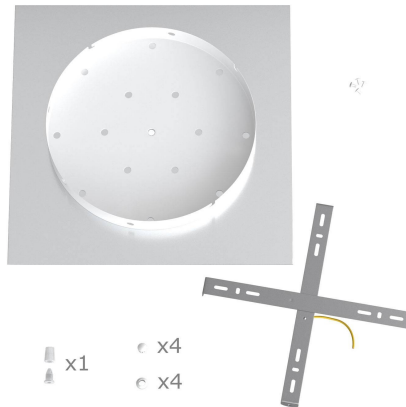

Material: Dibond
Material: Aluminium
Material: Metal

Product gallery:

x1
x4
x4