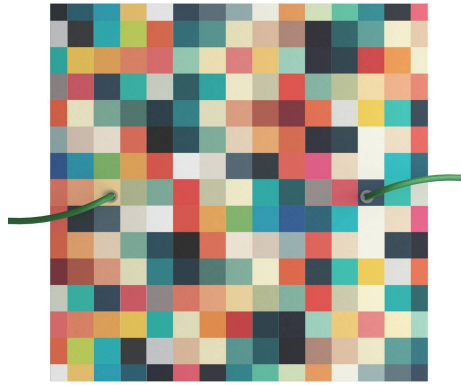

Material: Metal
Material: Dibond
Material: Aluminium

Product gallery:

x2 x4
x4