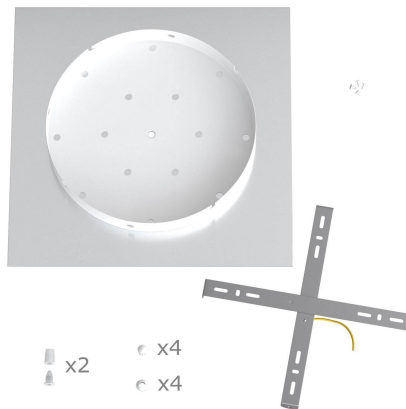

Material: Metal
Material: Dibond
Material: Aluminium

Product gallery:

x2 x4
x4