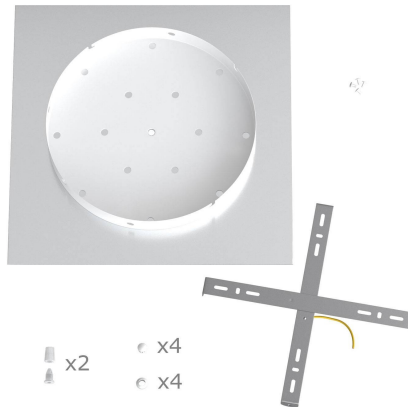

Material: Metal
Material: Dibond
Material: Aluminium

Product gallery:

x2
x4
x4
x4