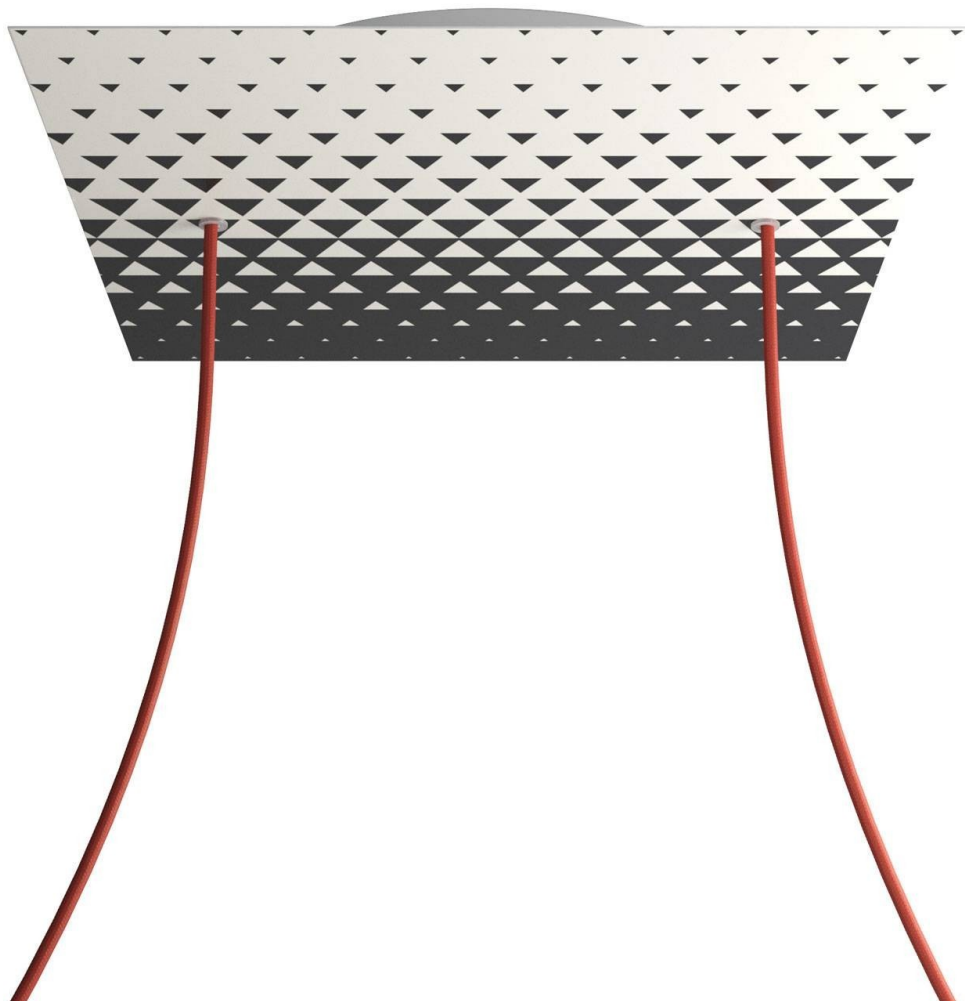

Reference: KROQ402F205
EAN13: 8057730844567

Product title:

2 Holes - EXTRA LARGE Square Ceiling Canopy Kit - Rose One System - PROMO

Product attributes:

Decoration: Palette, Street Art, Pop-Corn, Orange, Triangle

Product image: