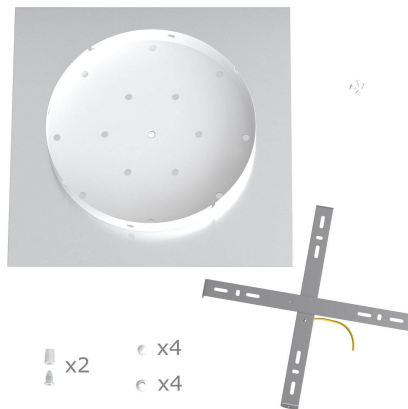

What sets the Rose One System apart from our regular pendant light canopies is that this is a two part system with an extra deep ceiling canopy that allows for easier wiring of connections, as well as a wide cover over the canopy that allows you to create pendant lights, swag chandeliers, cluster lights and more with even greater impact.

This Rose One Canopy Kit includes the following: an EXTRA LARGE Rose One Cover (15.75" diameter) with pre-drilled holes; an EXTRA LARGE Extra Deep Rose One Canopy (11.8" diameter); cable clamp strain reliefs; and all brackets & mounting hardware.

**Product description:****Technical data for EXTRA LARGE Square Ceiling Canopy Kit - Rose One System**

- EXTRA LARGE Extra Deep Rose One Ceiling Canopy
- Diameter: 11.8 inches
- Height: 1.38 inches
- Material: metal
- Bracket fasteners
- 4 Caps and 4 rubber grommets are included for side holes
  
- EXTRA LARGE Rose One Cover
- Material: aluminum or dibond
- Length of Each Side: 15.75 inches
- Hole diameters: 10 mm (3/8")
- Thickness: if aluminum 1 mm, if dibond 3 mm
- Clear plastic cable clamp strain reliefs included (1 per hole)

The Rose One System is Patent Pending

**Product features:**

Material: Metal  
Material: Dibond  
Material: Aluminium

Product gallery:

x2 x4  
x4