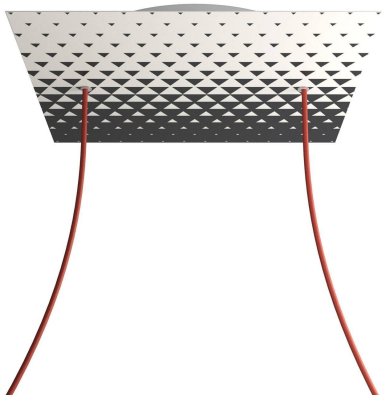

What sets the Rose One System apart from our regular pendant light canopies is that this is a two part system with an extra deep ceiling canopy that allows for easier wiring of connections, as well as a wide cover over the canopy that allows you to create pendant lights, swag chandeliers, cluster lights and more with even greater impact.

This Rose One Canopy Kit includes the following: an EXTRA LARGE Rose One Cover (15.75" diameter) with pre-drilled holes; an EXTRA LARGE Extra Deep Rose One Canopy (11.8" diameter); cable clamp strain reliefs; and all brackets & mounting hardware.

**Product description:****Technical data for EXTRA LARGE Square Ceiling Canopy Kit - Rose One System**

- EXTRA LARGE Extra Deep Rose One Ceiling Canopy
- Diameter: 11.8 inches
- Height: 1.38 inches
- Material: metal
- Bracket fasteners
- 4 Caps and 4 rubber grommets are included for side holes
  
- EXTRA LARGE Rose One Cover
- Material: aluminum or dibond
- Length of Each Side: 15.75 inches
- Hole diameters: 10 mm (3/8")
- Thickness: if aluminum 1 mm, if dibond 3 mm
- Clear plastic cable clamp strain reliefs included (1 per hole)

The Rose One System is Patent Pending

**Product features:**

Material: Metal  
Material: Dibond  
Material: Aluminium

Product gallery:

x2 x4  
x4