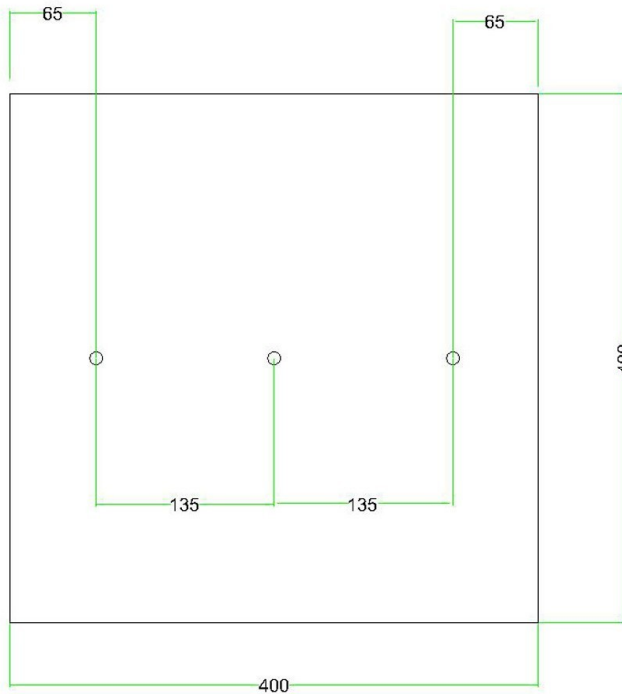

Reference: KROQ403LF203
EAN13: 8057730844772

Product title:

3 In-Line Holes - EXTRA LARGE Square Ceiling Canopy Kit - Rose One System - PROMO

Product attributes:

Decoration: Palette, Street Art, Pop-Corn, Orange, Triangle

Product image: