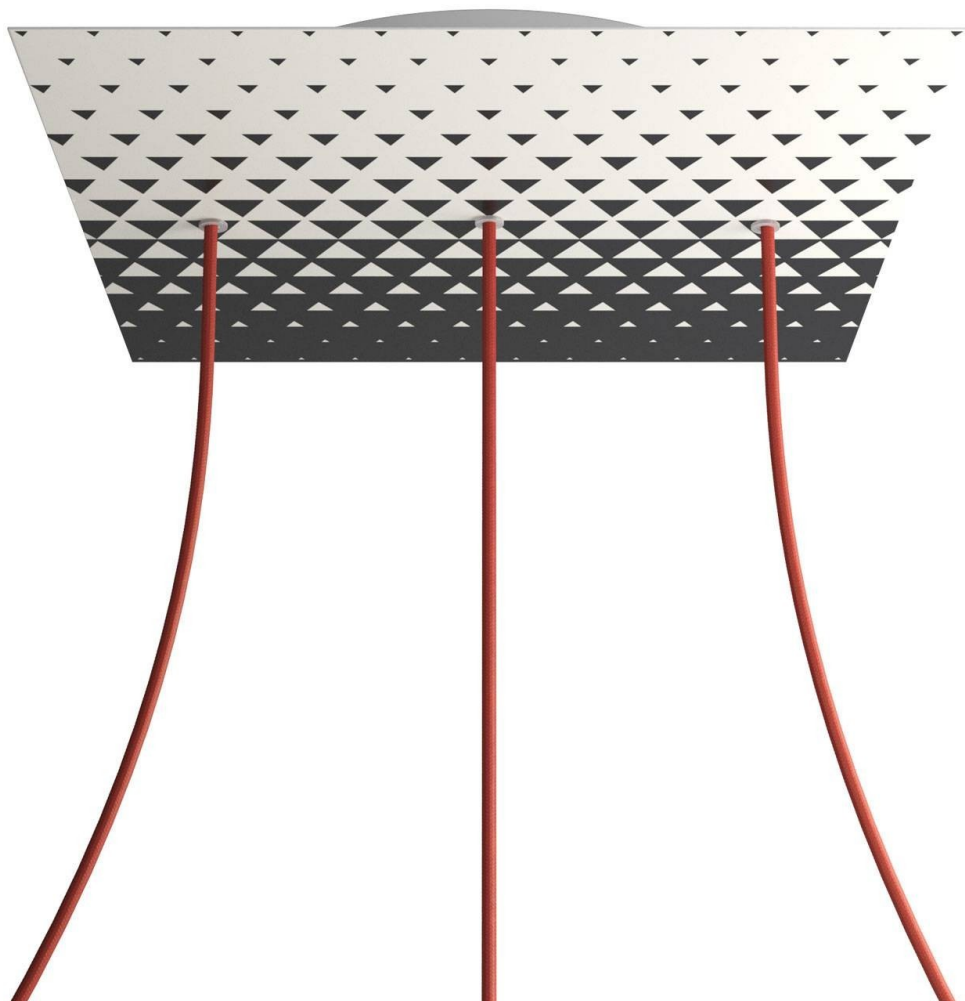

Reference: KROQ403LF205
EAN13: 8057730844796

Product title:

3 In-Line Holes - EXTRA LARGE Square Ceiling Canopy Kit - Rose One System -
PROMO

Product attributes:

Decoration: Palette, Street Art, Pop-Corn, Orange, Triangle

Product image: