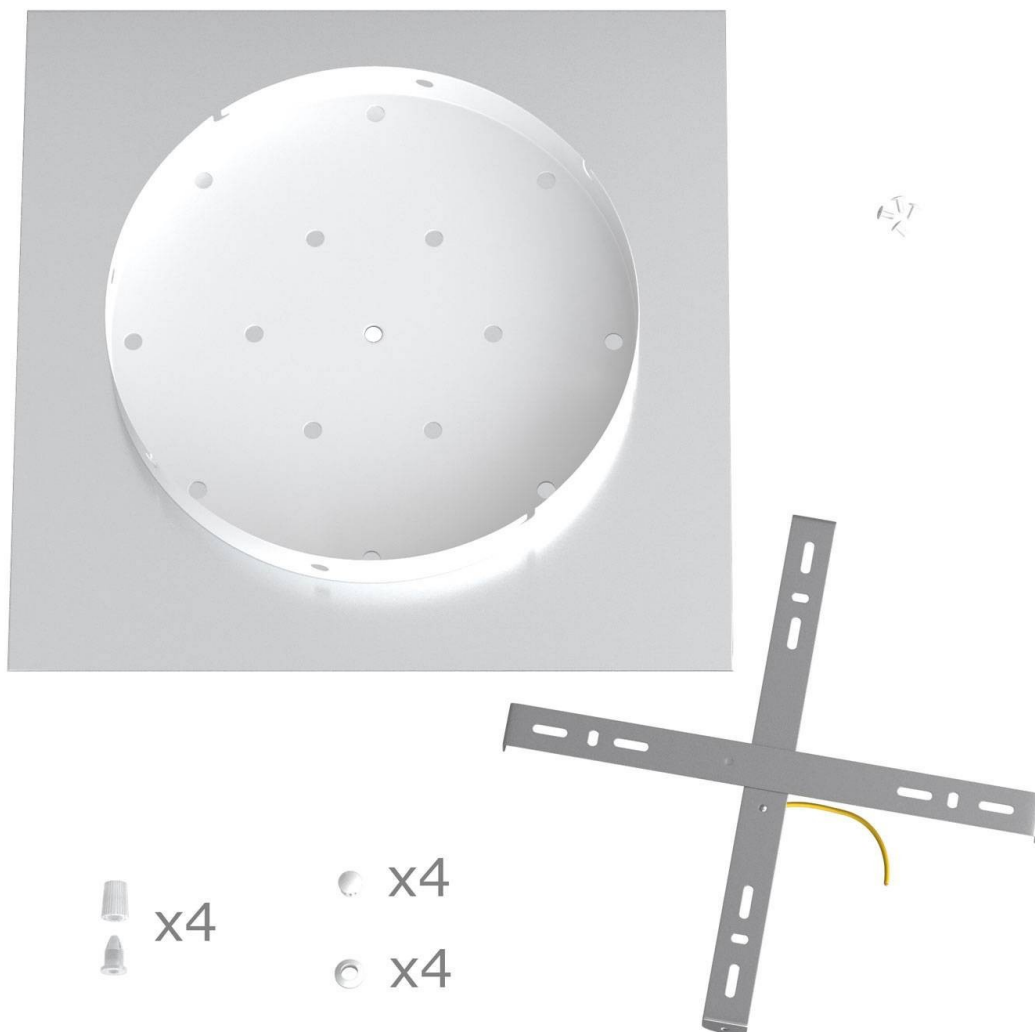

Reference: KROQ404F201
EAN13: 8057730845212

Product title:

4 Holes - EXTRA LARGE Square Ceiling Canopy Kit - Rose One System - PROMO

Product attributes:

Decoration: Palette, Street Art, Pop-Corn, Orange, Triangle

Product image: