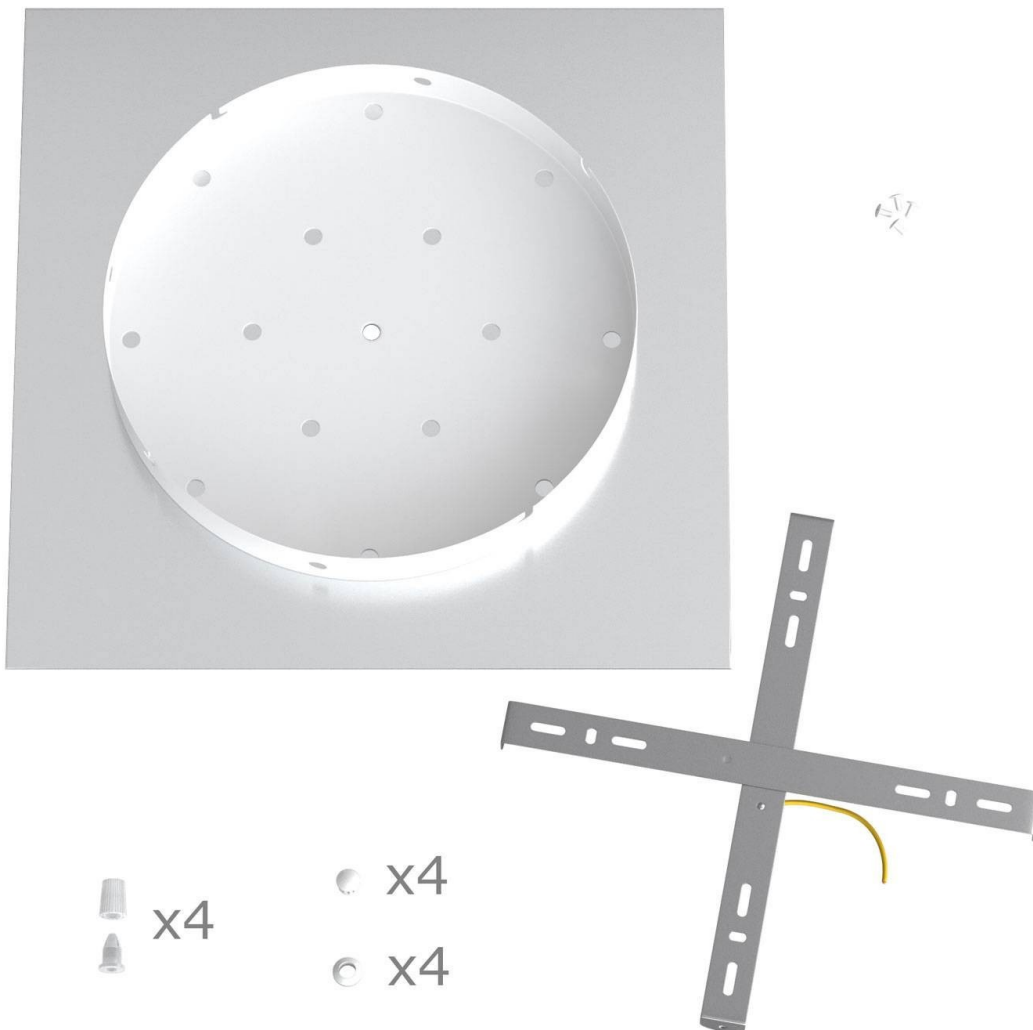

Reference: KROQ404F202
EAN13: 8057730845229

Product title:

4 Holes - EXTRA LARGE Square Ceiling Canopy Kit - Rose One System - PROMO

Product attributes:

Decoration: Palette, Street Art, Pop-Corn, Orange, Triangle

Product image: