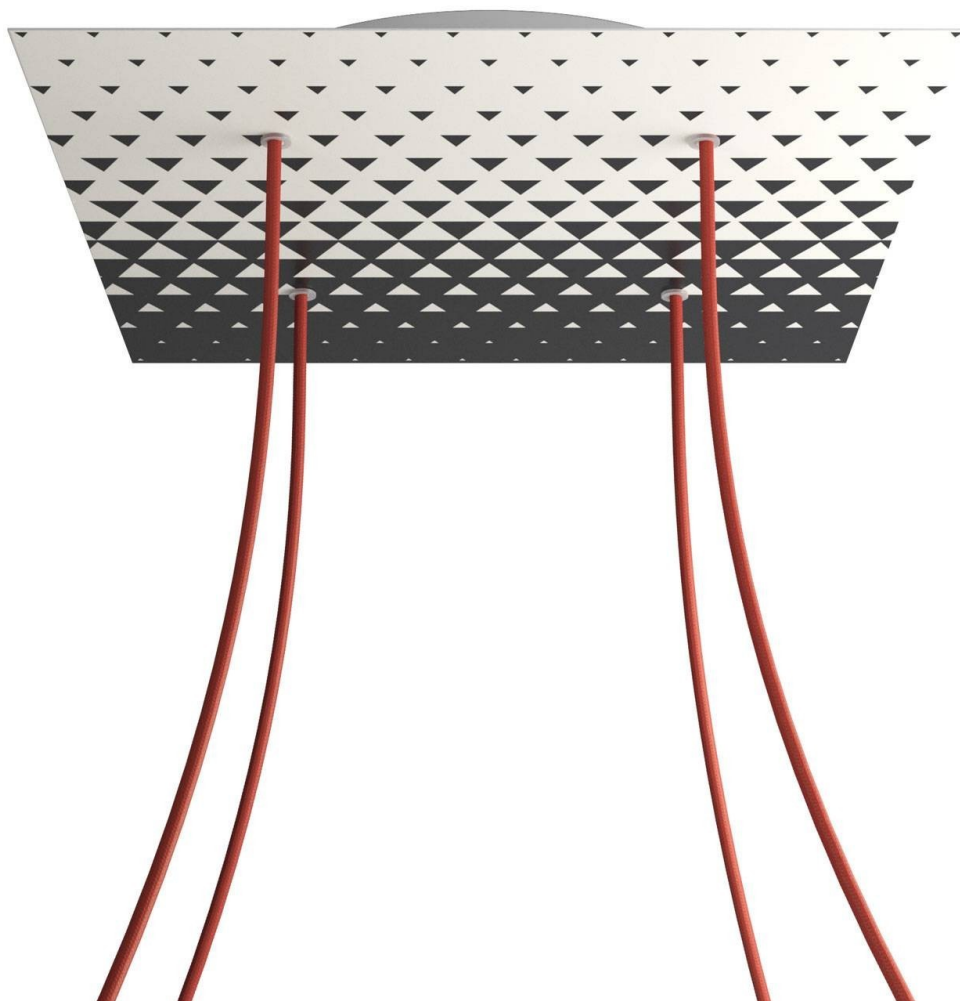

Reference: KROQ404F205

EAN13: 8057730845250

Product title:

4 Holes - EXTRA LARGE Square Ceiling Canopy Kit - Rose One System - PROMO

Product attributes:

Decoration: Palette, Street Art, Pop-Corn, Orange, Triangle

Product image: