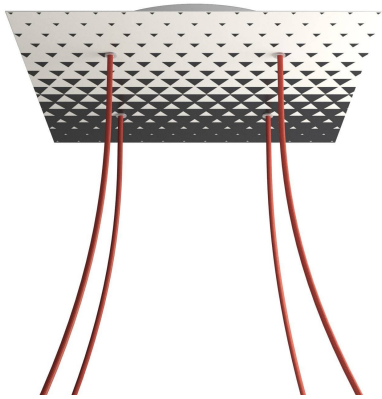

Material: Metal
Material: Dibond
Material: Aluminium

Product gallery:

⌀ x4
⌀ x4