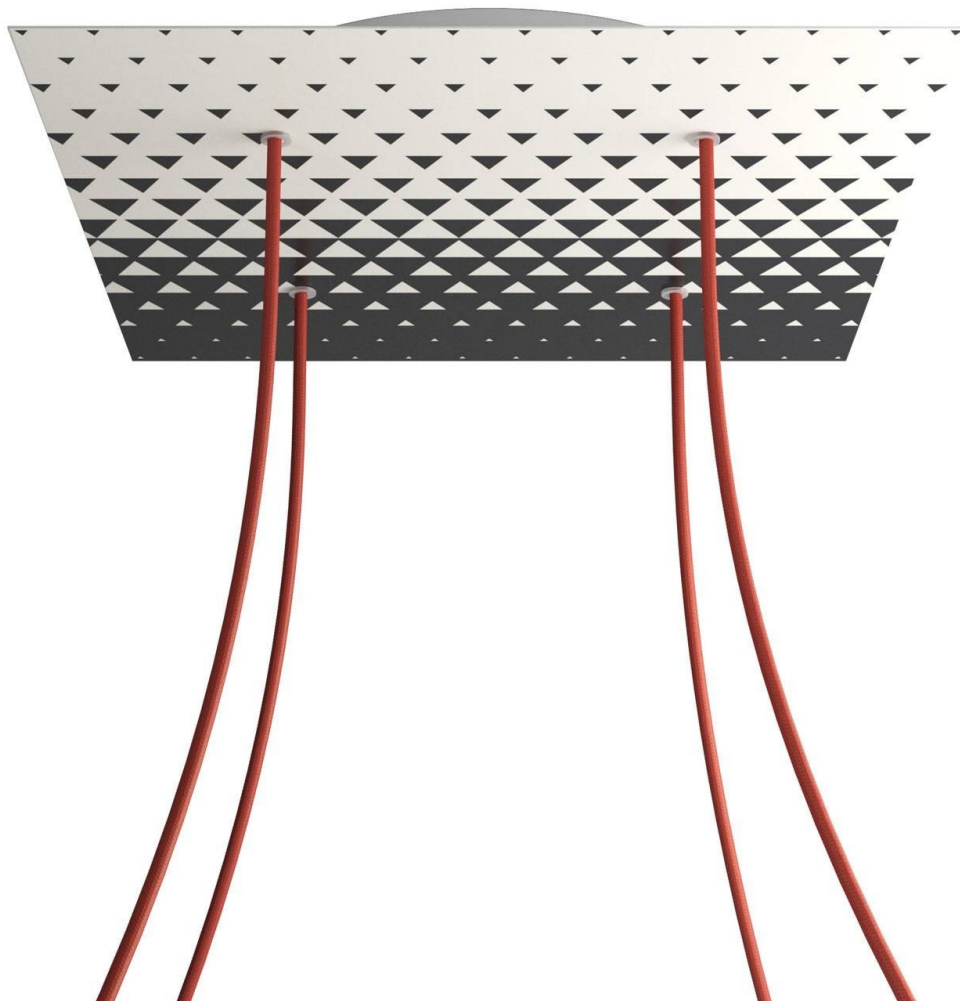

Reference: KROQ404F205

EAN13: 8057730845250

Product title:

4 Holes - EXTRA LARGE Square Ceiling Canopy Kit - Rose One System - PROMO

Product attributes:

Decoration: Palette, Street Art, Pop-Corn, Orange, Triangle

Product image: