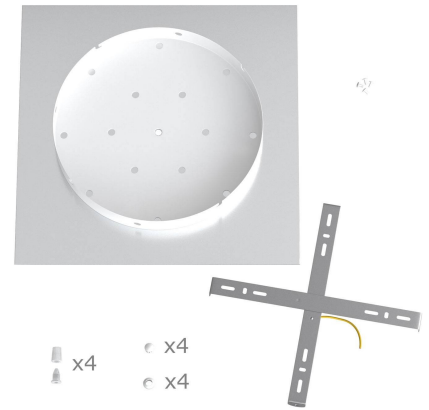

Material: Metal
Material: Dibond
Material: Aluminium

Product gallery:

⌀ x4
⌀ x4