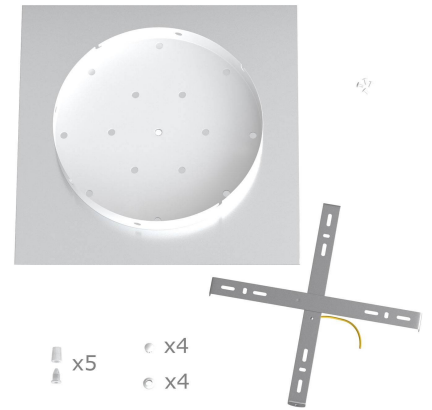

Material: Metal
Material: Dibond
Material: Aluminium

Product gallery:

⚙ x5
⚙ x4