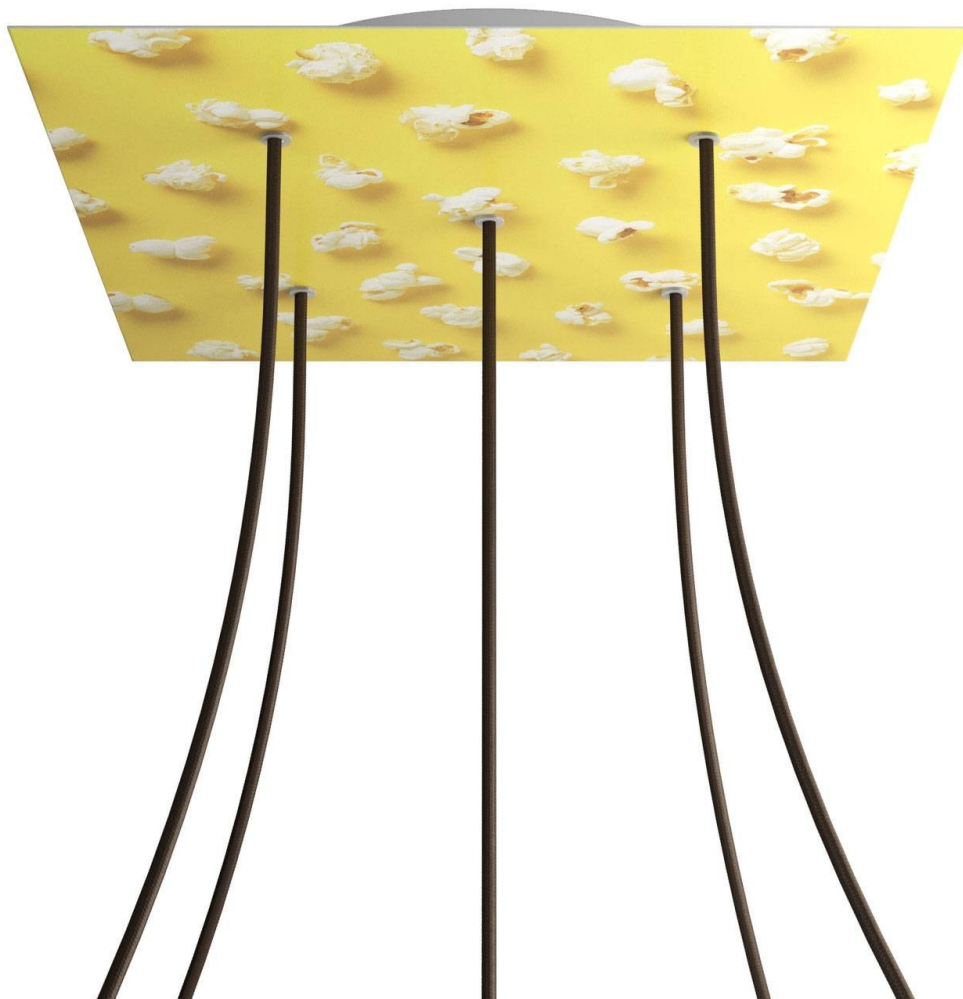

Reference: KROQ405PF203  
EAN13: 8057730845465

**Product title:**

5 Holes - EXTRA LARGE Square Ceiling Canopy Kit - Rose One System - PROMO

**Product attributes:**

Decoration: Palette, Street Art, Pop-Corn, Orange, Triangle

**Product image:**

**Product price:**

\$67.20 tax included

**Product short description:**

This Rose One Canopy Kit comes with EVERYTHING you need to make your own 5 hole pendant light utilizing our EXTRA LARGE Rose One Canopy & square Cover.

What sets the Rose One System apart from our regular pendant light canopies is that this is a two part system with an extra deep ceiling canopy that allows for easier wiring of connections, as well as a wide cover over the canopy that allows you to create pendant lights, swag chandeliers, cluster lights and more with even greater impact.

This Rose One Canopy Kit includes the following: an EXTRA LARGE Rose One Cover (15.75" diameter) with pre-drilled holes; an EXTRA LARGE Extra Deep Rose One Canopy (11.8" diameter); cable clamp strain reliefs; and all brackets & mounting hardware.