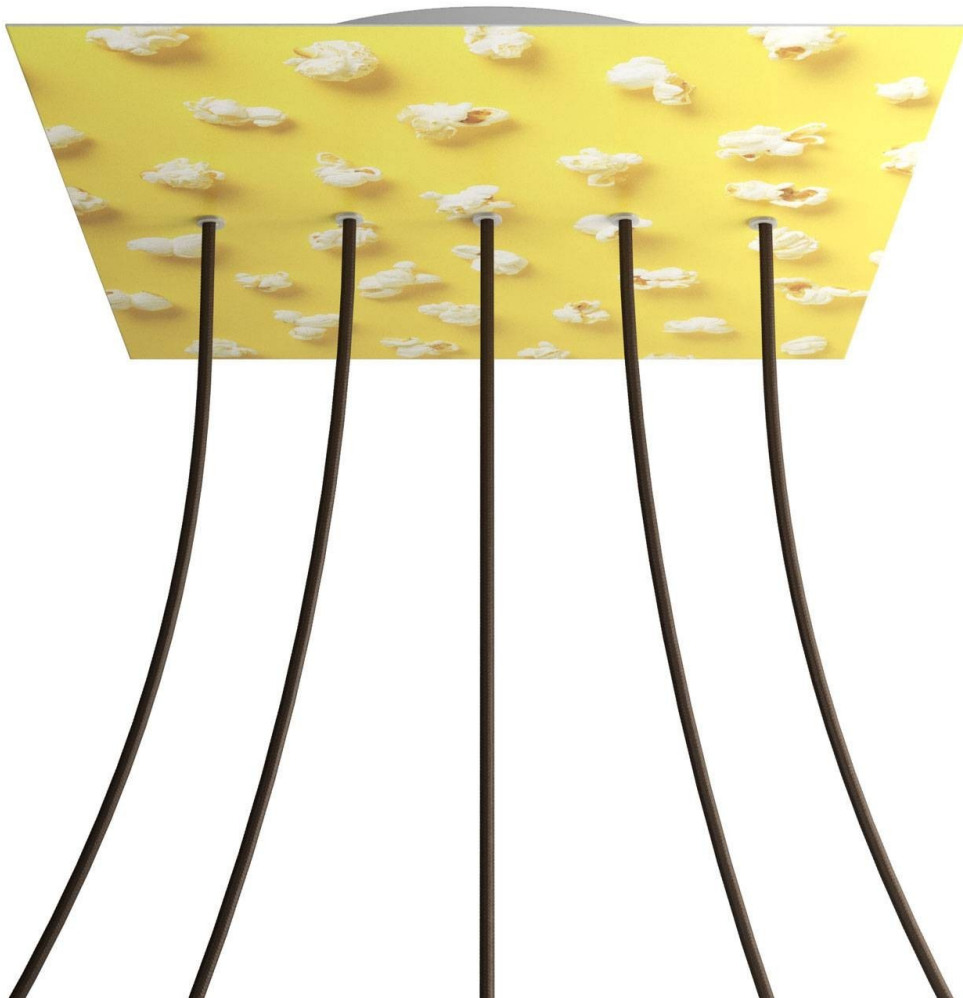

Reference: KROQ405LF203

EAN13: 8057730845694

Product title:

5 In-line Holes - EXTRA LARGE Square Ceiling Canopy Kit - Rose One System -
PROMO

Product attributes:

Decoration: Palette, Street Art, Pop-Corn, Orange, Triangle

Product image: