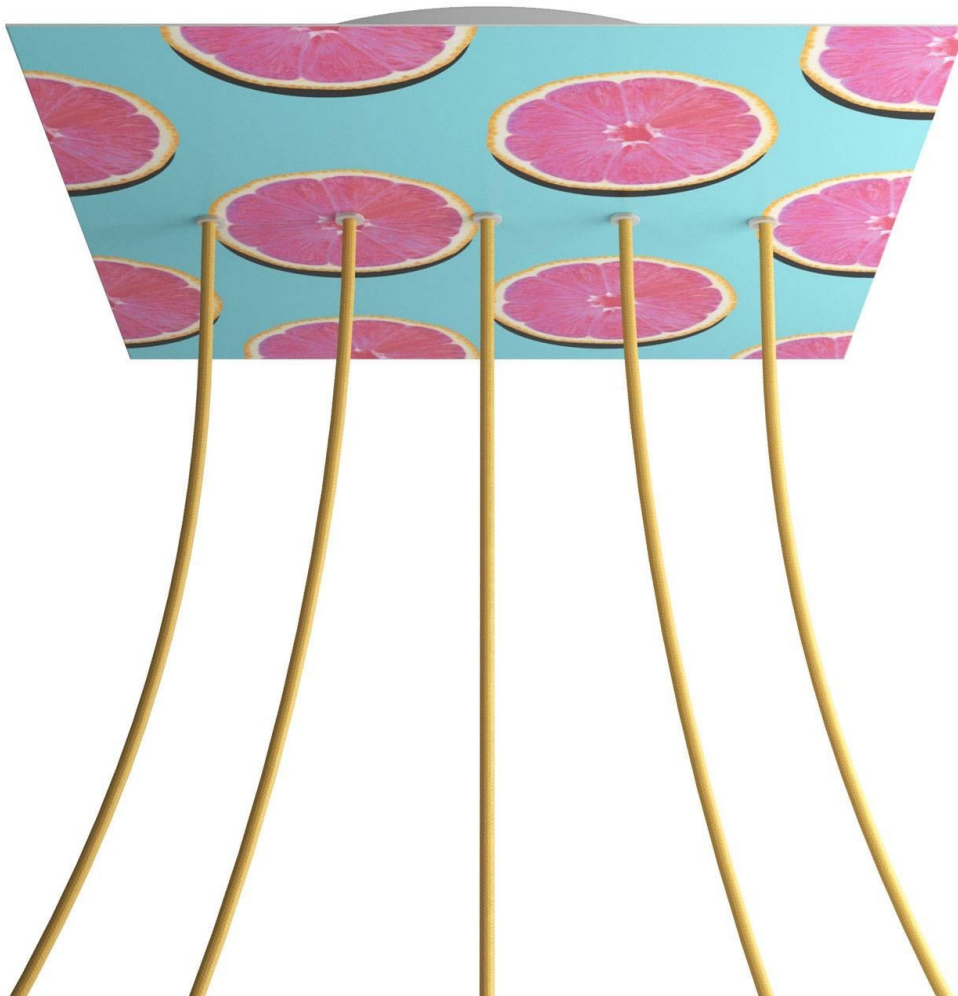

Reference: KROQ405LF204
EAN13: 8057730845700

Product title:

5 In-line Holes - EXTRA LARGE Square Ceiling Canopy Kit - Rose One System -
PROMO

Product attributes:

Decoration: Palette, Street Art, Pop-Corn, Orange, Triangle

Product image:

Product price:

\$67.20 tax included

Product short description:

This Rose One Canopy Kit comes with EVERYTHING you need to make your own 5 hole pendant light utilizing our EXTRA LARGE Rose One Canopy & square Cover.

What sets the Rose One System apart from our regular pendant light canopies is that this is a two part system with an extra deep ceiling canopy that allows for easier wiring of connections, as well as a wide cover over the canopy that allows you to create pendant lights, swag chandeliers, cluster lights and more with even greater impact.

- EXTRA LARGE Rose One Cover
- Material: aluminum or dibond
- Length of Each Side: 15.75 inches
- Hole diameters: 10 mm (3/8")
- Thickness: if aluminum 1 mm, if dibond 3 mm
- Clear plastic cable clamp strain reliefs included (1 per hole)