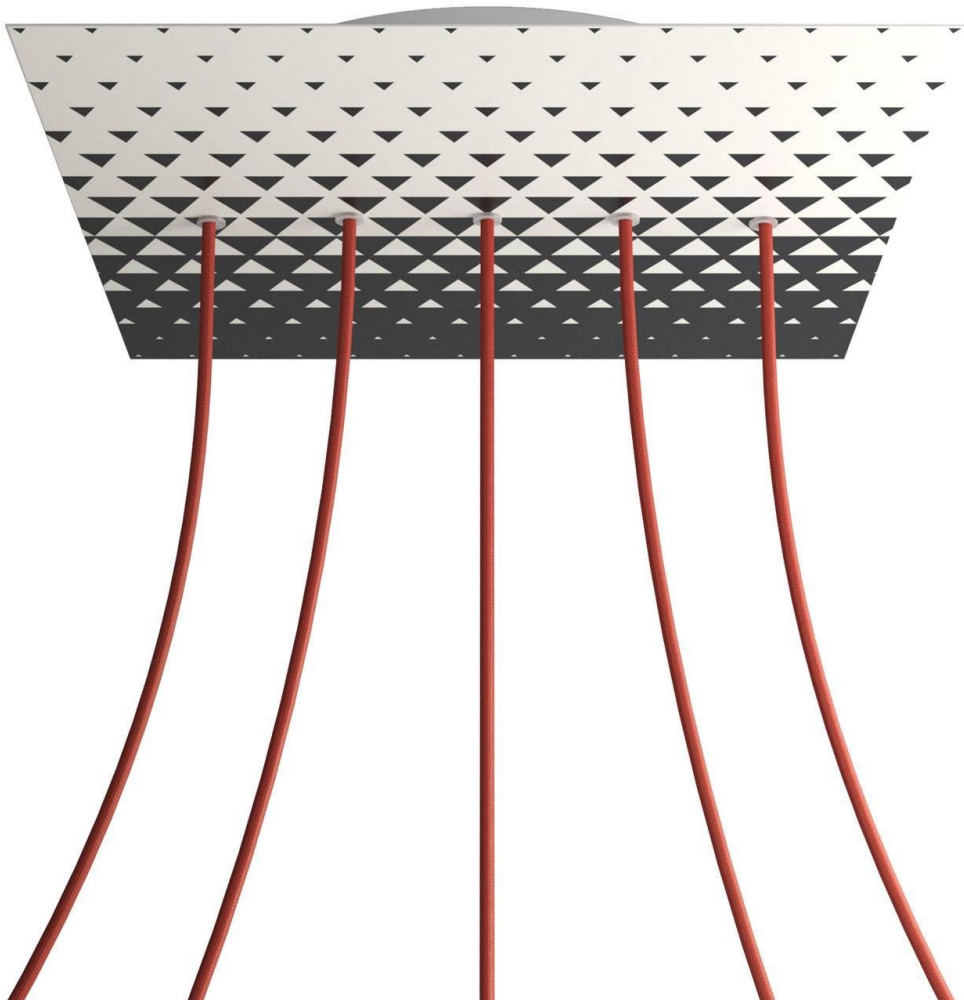

Reference: KROQ405LF205
EAN13: 8057730845717

Product title:

5 In-line Holes - EXTRA LARGE Square Ceiling Canopy Kit - Rose One System -
PROMO

Product attributes:

Decoration: Palette, Street Art, Pop-Corn, Orange, Triangle

Product image: