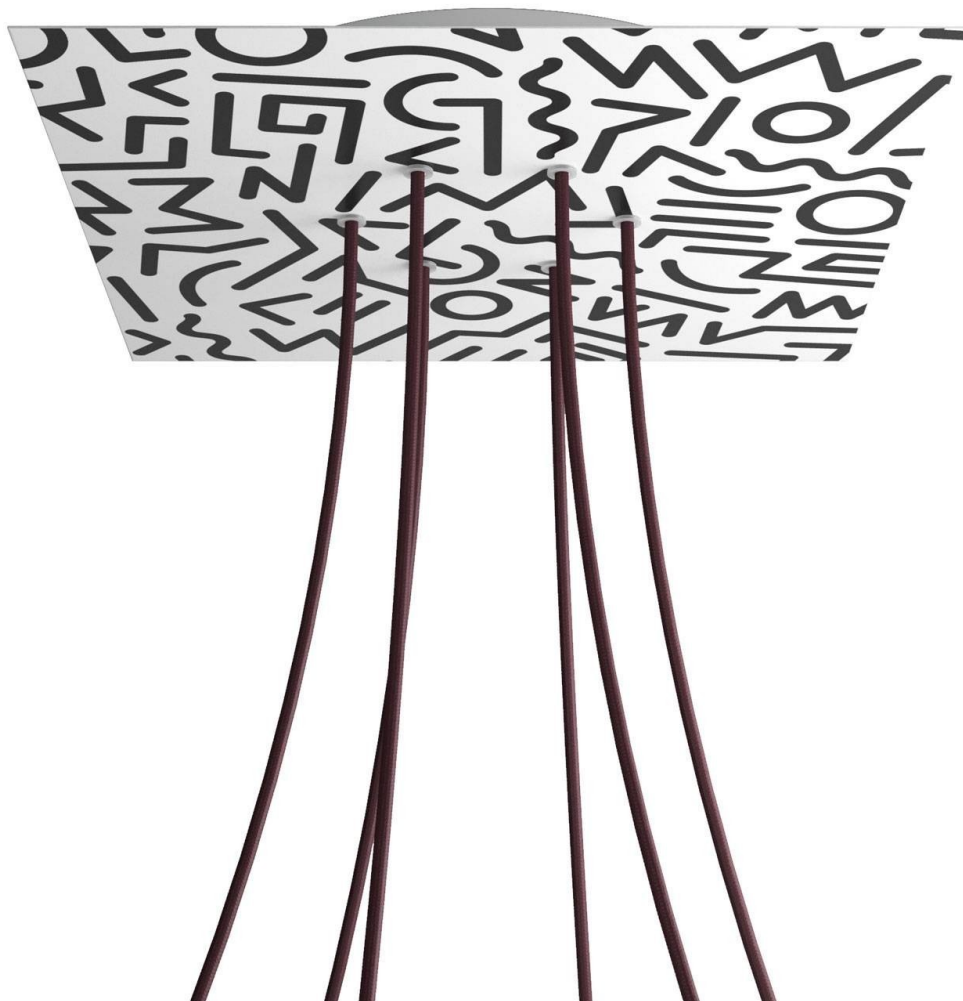

Reference: KROQ406F202
EAN13: 8057730845915

Product title:

6 Holes - EXTRA LARGE Square Ceiling Canopy Kit - Rose One System - PROMO

Product attributes:

Decoration: Palette, Street Art, Pop-Corn, Orange, Triangle

Product image:

Product price:

\$68.40 tax included

Product short description:

This Rose One Canopy Kit comes with EVERYTHING you need to make your own 6 hole pendant light utilizing our EXTRA LARGE Rose One Canopy & square Cover.

What sets the Rose One System apart from our regular pendant light canopies is that this is a two part system with an extra deep ceiling canopy that allows for easier wiring of connections, as well as a wide cover over the canopy that allows you to create pendant lights, swag chandeliers, cluster lights and more with even greater impact.

This Rose One Canopy Kit includes the following: an EXTRA LARGE Rose One Cover (15.75" diameter) with pre-drilled holes; an EXTRA LARGE Extra Deep Rose One Canopy (11.8" diameter); cable clamp strain reliefs; and all brackets & mounting hardware.