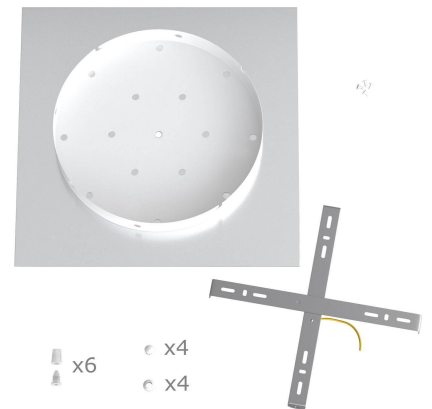

Material: Metal
Material: Dibond
Material: Aluminium

Product gallery:

⌀ x6   ⌀ x4
⌀ x4