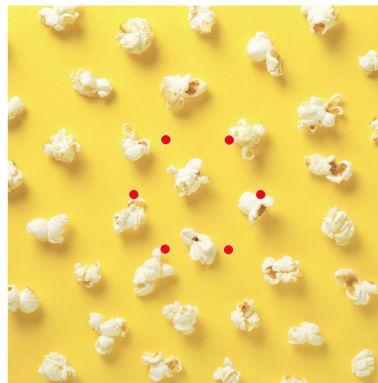

Material: Metal
Material: Dibond
Material: Aluminium

Product gallery:

⚙ x6   ⚪ x4
⚪ x4