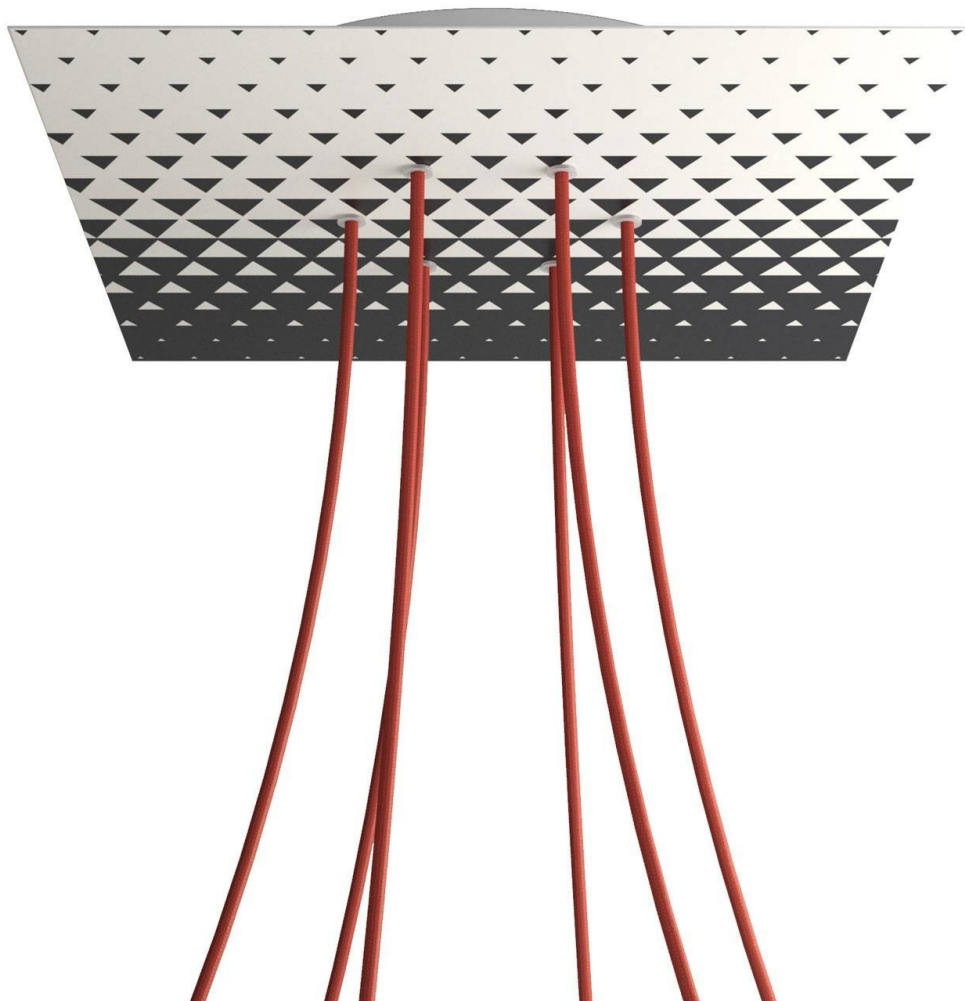

Reference: KROQ406F205

EAN13: 8057730845946

Product title:

6 Holes - EXTRA LARGE Square Ceiling Canopy Kit - Rose One System - PROMO

Product attributes:

Decoration: Palette, Street Art, Pop-Corn, Orange, Triangle

Product image: