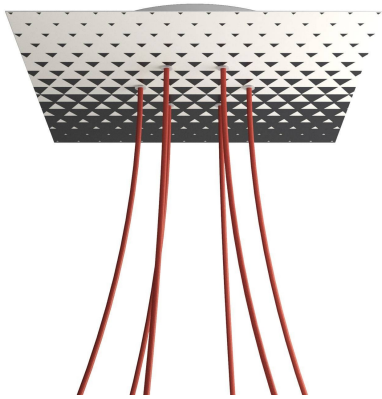

What sets the Rose One System apart from our regular pendant light canopies is that this is a two part system with an extra deep ceiling canopy that allows for easier wiring of connections, as well as a wide cover over the canopy that allows you to create pendant lights, swag chandeliers, cluster lights and more with even greater impact.

This Rose One Canopy Kit includes the following: an EXTRA LARGE Rose One Cover (15.75" diameter) with pre-drilled holes; an EXTRA LARGE Extra Deep Rose One Canopy (11.8" diameter); cable clamp strain reliefs; and all brackets & mounting hardware.

Product description:**Technical data for EXTRA LARGE Square Ceiling Canopy Kit - Rose One System**

- EXTRA LARGE Extra Deep Rose One Ceiling Canopy
- Diameter: 11.8 inches
- Height: 1.38 inches
- Material: metal
- Bracket fasteners
- 4 Caps and 4 rubber grommets are included for side holes

- EXTRA LARGE Rose One Cover
- Material: aluminum or dibond
- Length of Each Side: 15.75 inches
- Hole diameters: 10 mm (3/8")
- Thickness: if aluminum 1 mm, if dibond 3 mm
- Clear plastic cable clamp strain reliefs included (1 per hole)