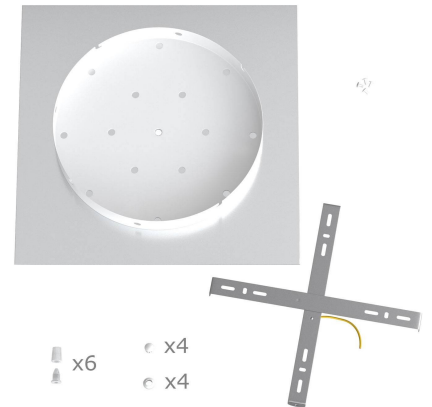

Material: Metal
Material: Dibond
Material: Aluminium

Product gallery:

⊕ x6   ⊕ x4
⊕ x4