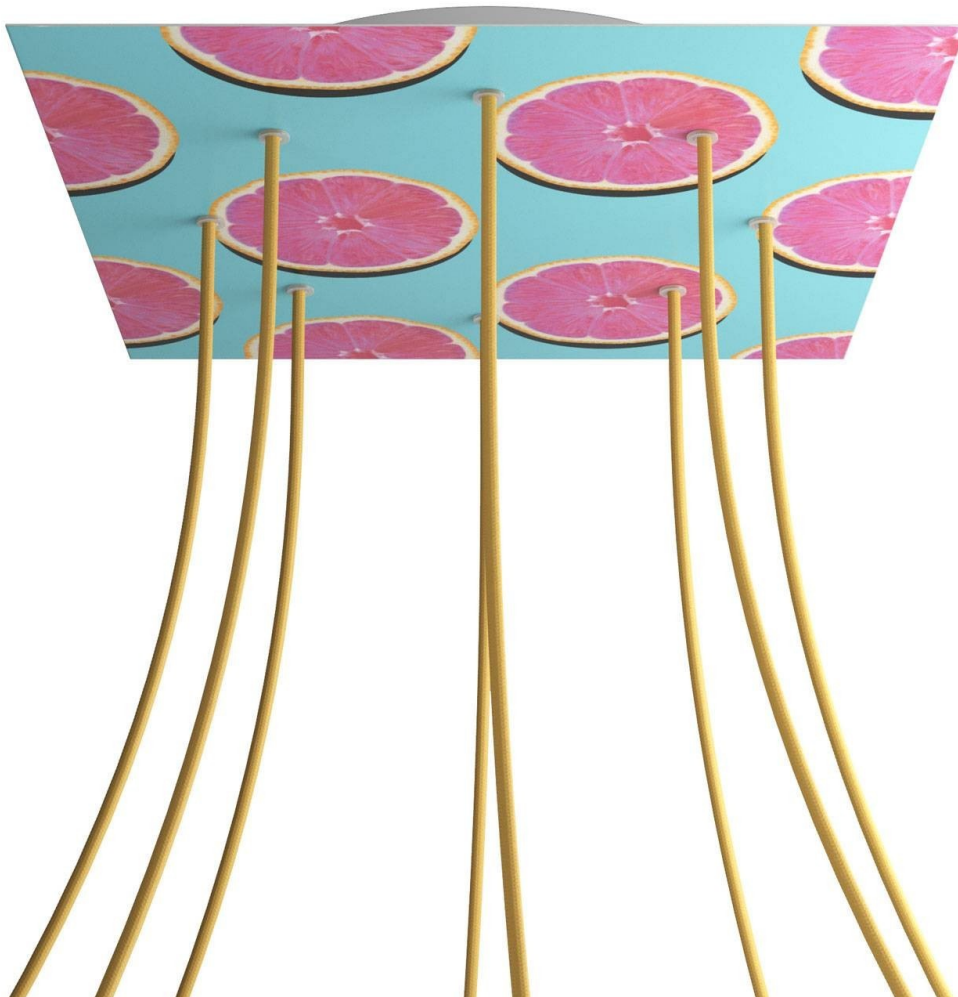

Reference: KROQ408F204
EAN13: 8057730846165

Product title:

8 Holes - EXTRA LARGE Square Ceiling Canopy Kit - Rose One System - PROMO

Product attributes:

Decoration: Palette, Street Art, Pop-Corn, Orange, Triangle

Product image:

Product price:

\$70.95 tax included

Product short description:

This Rose One Canopy Kit comes with EVERYTHING you need to make your own 8 hole pendant light utilizing our EXTRA LARGE Rose One Canopy & square Cover.

What sets the Rose One System apart from our regular pendant light canopies is that this is a two part system with an extra deep ceiling canopy that allows for easier wiring of connections, as well as a wide cover over the canopy that allows you to create pendant lights, swag chandeliers, cluster lights and more with even greater impact.

- EXTRA LARGE Rose One Cover
- Material: aluminum or dibond
- Length of Each Side: 15.75 inches
- Hole diameters: 10 mm (3/8")
- Thickness: if aluminum 1 mm, if dibond 3 mm
- Clear plastic cable clamp strain reliefs included (1 per hole)