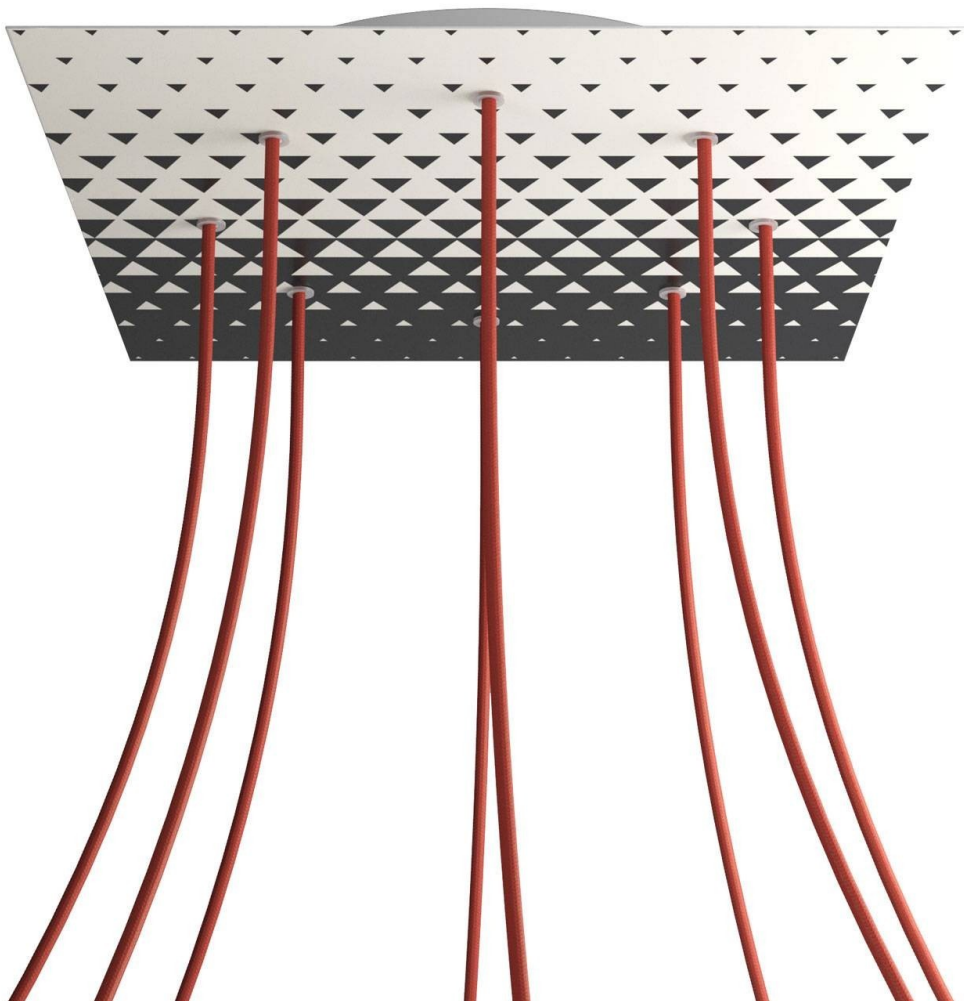

Reference: KROQ408F205
EAN13: 8057730846172

Product title:

8 Holes - EXTRA LARGE Square Ceiling Canopy Kit - Rose One System - PROMO

Product attributes:

Decoration: Palette, Street Art, Pop-Corn, Orange, Triangle

Product image: