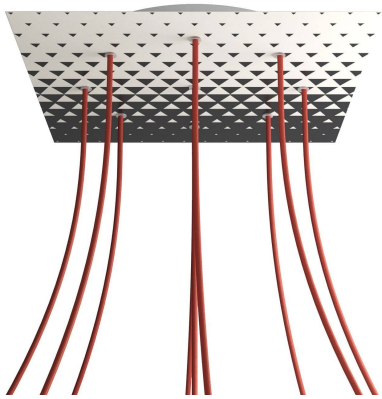

Material: Metal
Material: Dibond
Material: Aluminium

Product gallery:

- x9
- x4
- x4
- x4