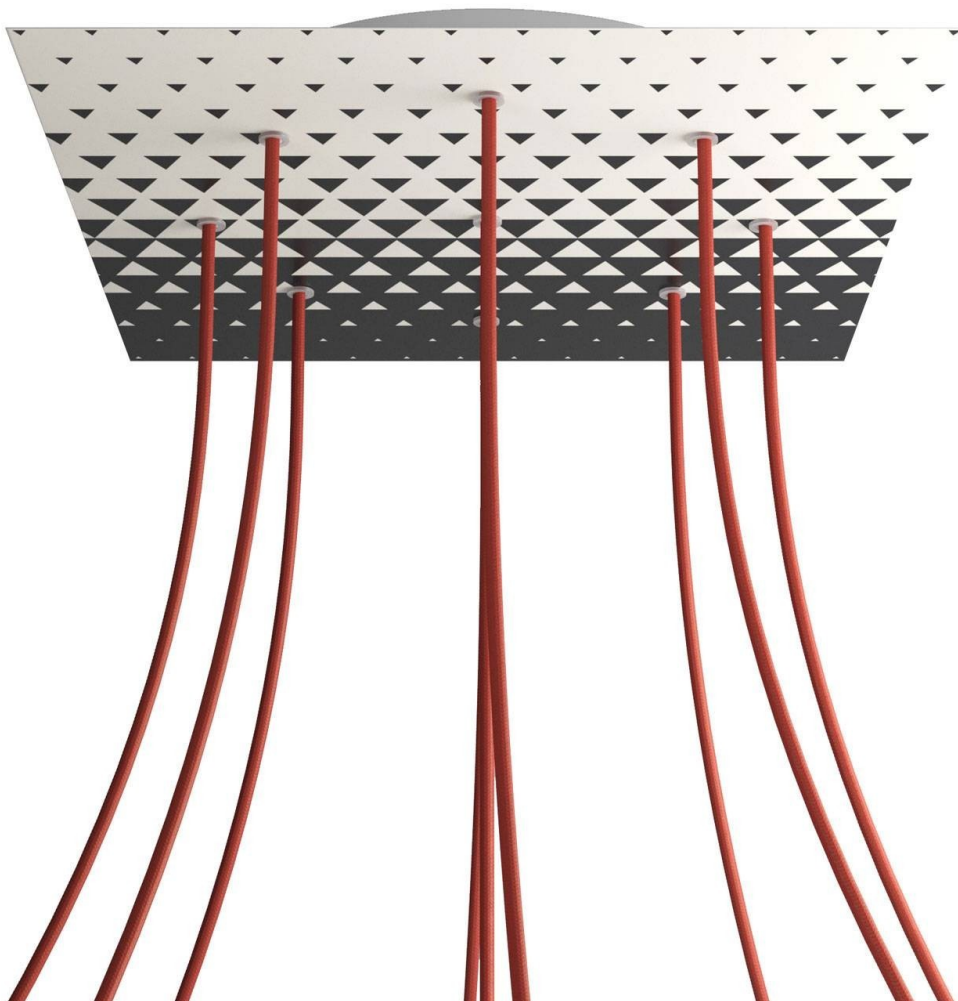

Reference: KROQ409EF205
EAN13: 8057730846400

Product title:

9 Holes - EXTRA LARGE Square Ceiling Canopy Kit - Rose One System - PROMO

Product attributes:

Decoration: Palette, Street Art, Pop-Corn, Orange, Triangle

Product image: