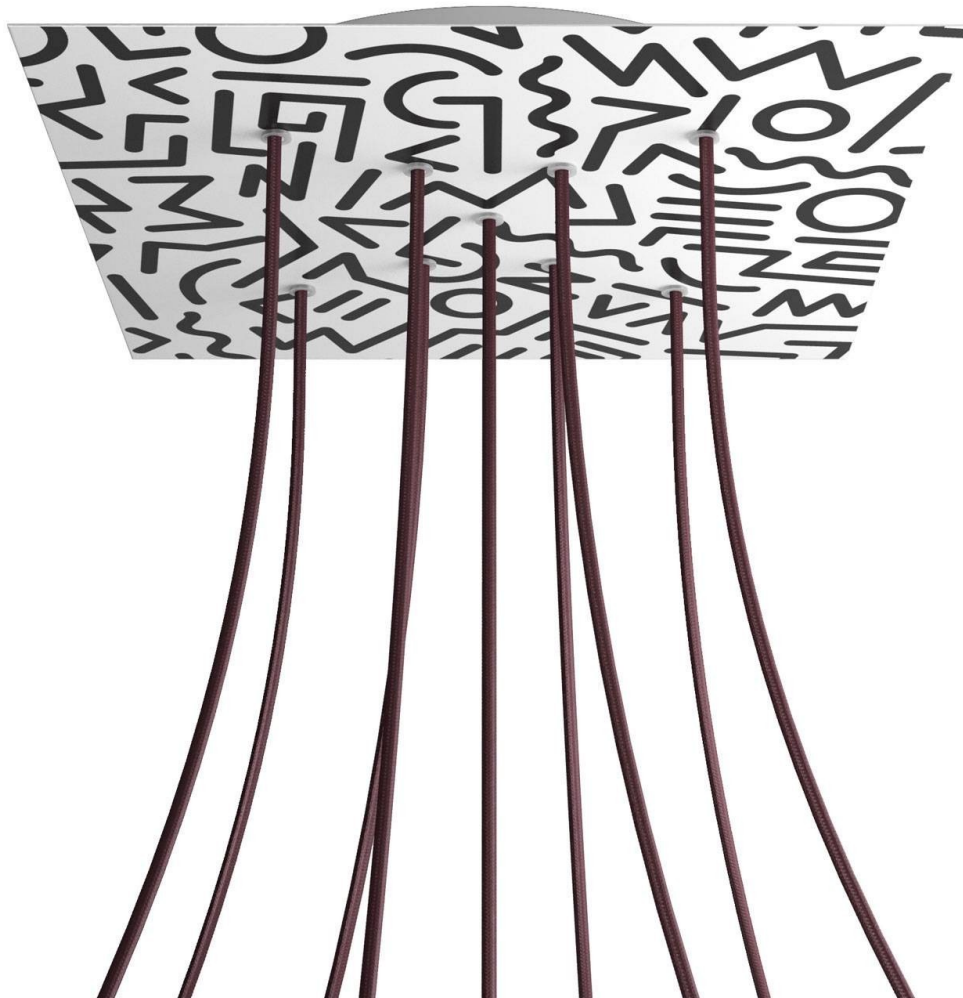

Reference: KROQ409XF202

EAN13: 8057730846608

Product title:

9 X-shaped Holes - EXTRA LARGE Square Ceiling Canopy Kit - Rose One System - PROMO

Product attributes:

Decoration: Palette, Street Art, Pop-Corn, Orange, Triangle

Product image:

Product price:

\$72.23 tax included

Product short description:

This Rose One Canopy Kit comes with EVERYTHING you need to make your own 9 hole pendant light utilizing our EXTRA LARGE Rose One Canopy & square Cover.

What sets the Rose One System apart from our regular pendant light canopies is that this is a two part system with an extra deep ceiling canopy that allows for easier wiring of connections, as well as a wide cover over the canopy that allows you to create pendant lights, swag chandeliers, cluster lights and more with even greater impact.

- EXTRA LARGE Rose One Cover
- Material: aluminum or dibond
- Length of Each Side: 15.75 inches
- Hole diameters: 10 mm (3/8")
- Thickness: if aluminum 1 mm, if dibond 3 mm
- Clear plastic cable clamp strain reliefs included (1 per hole)