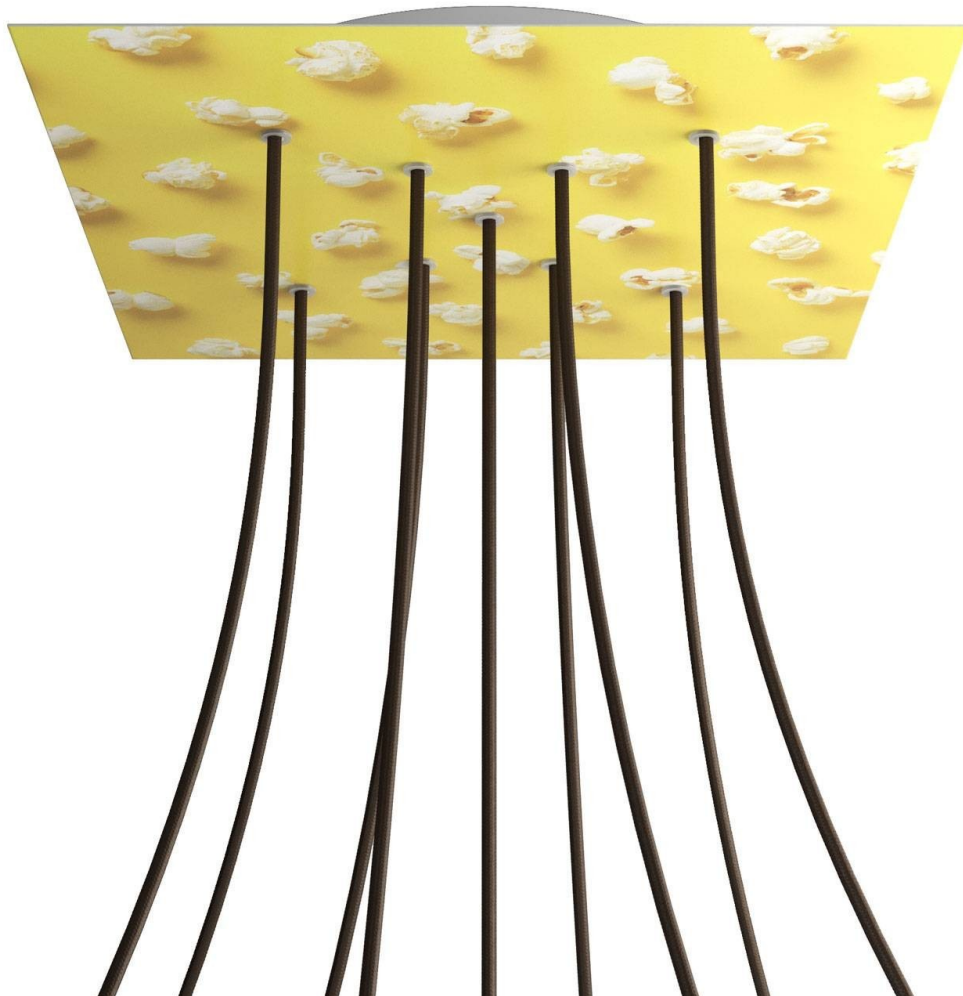

Reference: KROQ409XF203

EAN13: 8057730846615

Product title:

9 X-shaped Holes - EXTRA LARGE Square Ceiling Canopy Kit - Rose One System - PROMO

Product attributes:

Decoration: Palette, Street Art, Pop-Corn, Orange, Triangle

Product image: