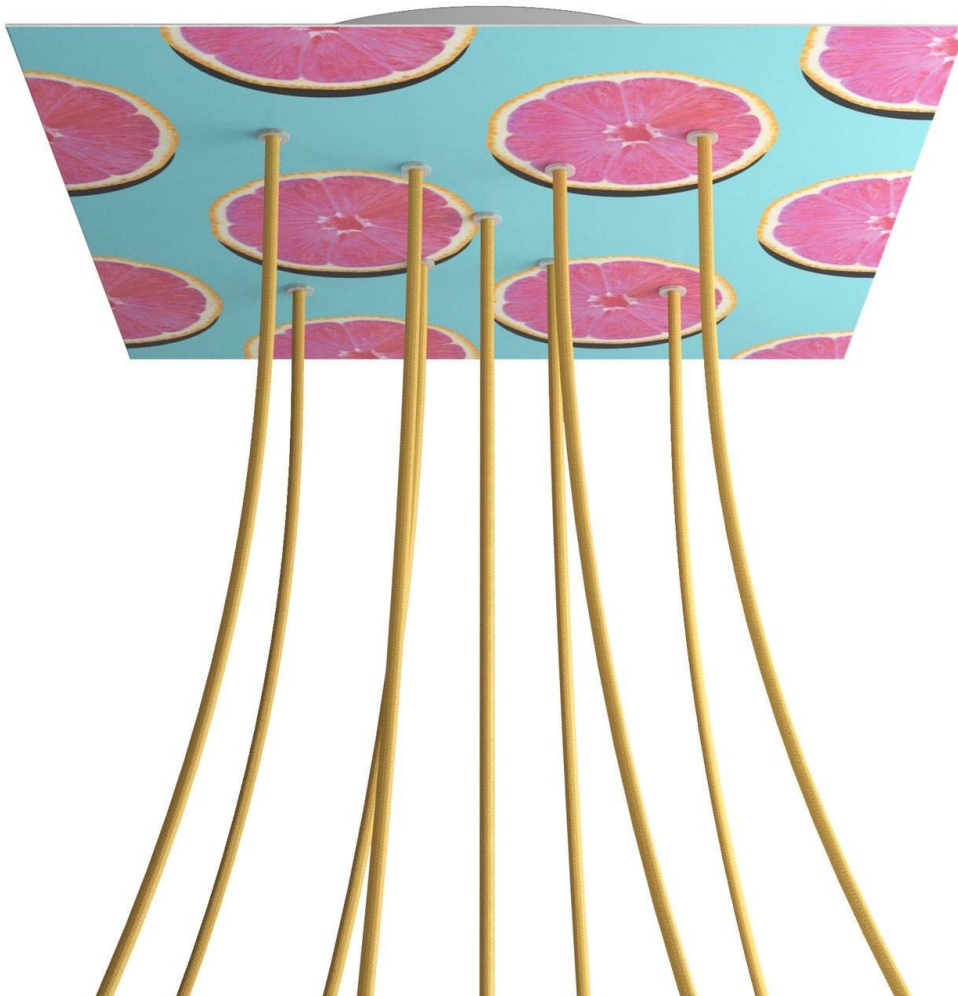

Reference: KROQ409XF204

EAN13: 8057730846622

Product title:

9 X-shaped Holes - EXTRA LARGE Square Ceiling Canopy Kit - Rose One System - PROMO

Product attributes:

Decoration: Palette, Street Art, Pop-Corn, Orange, Triangle

Product image: