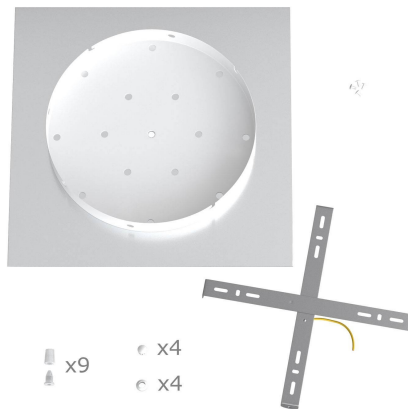

Material: Metal
Material: Dibond
Material: Aluminium

Product gallery:

x9
x4
x4