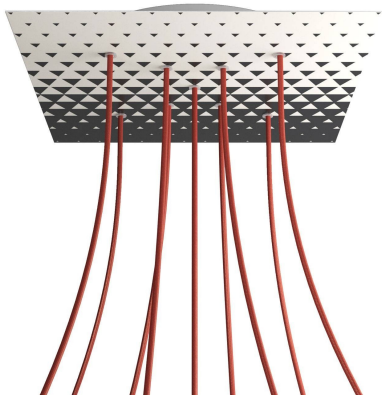

Material: Metal
Material: Dibond
Material: Aluminium

Product gallery:

x9
x4
x4