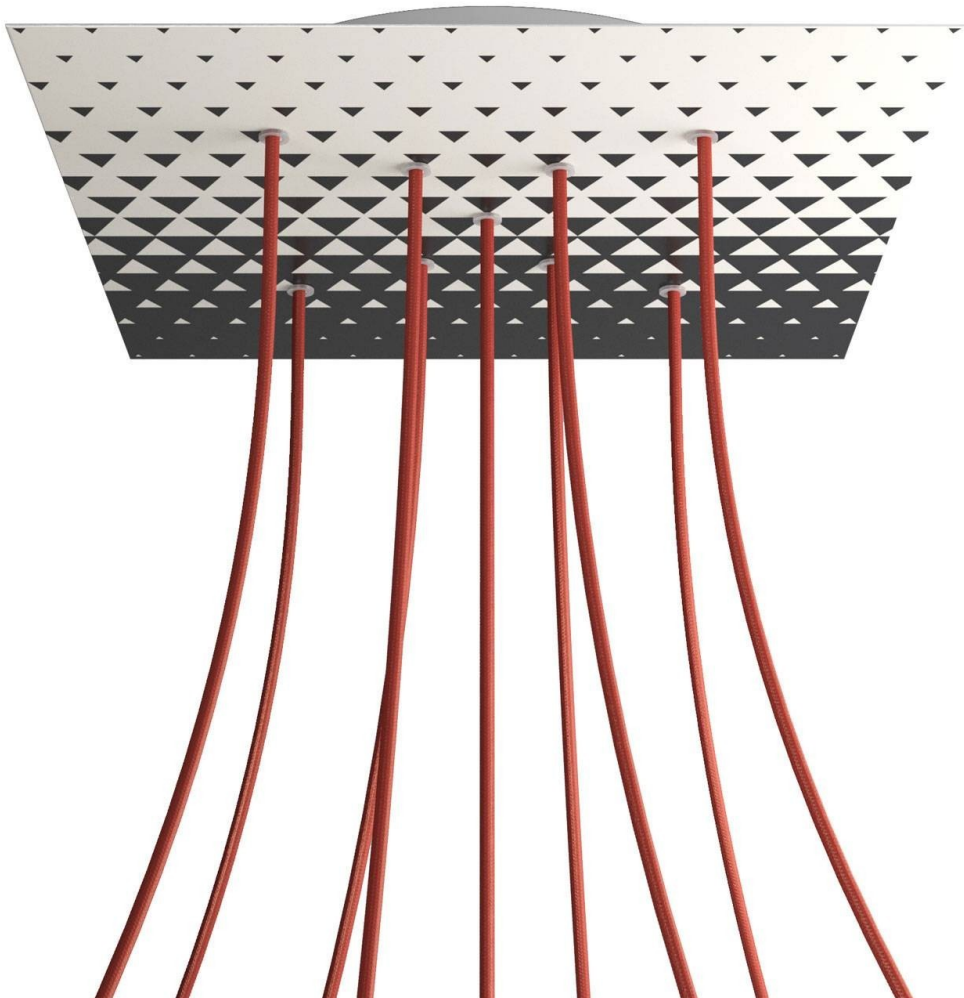

Reference: KROQ409XF205
EAN13: 8057730846639

Product title:

9 X-shaped Holes - EXTRA LARGE Square Ceiling Canopy Kit - Rose One System - PROMO

Product attributes:

Decoration: Palette, Street Art, Pop-Corn, Orange, Triangle

Product image: