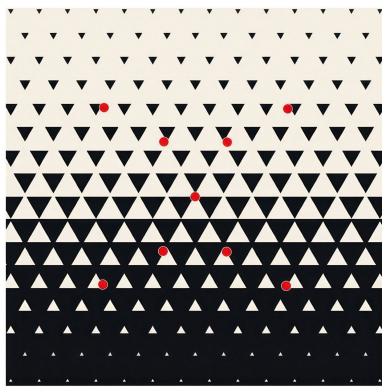

Material: Metal
Material: Dibond
Material: Aluminium

Product gallery:

x9
x4
x4