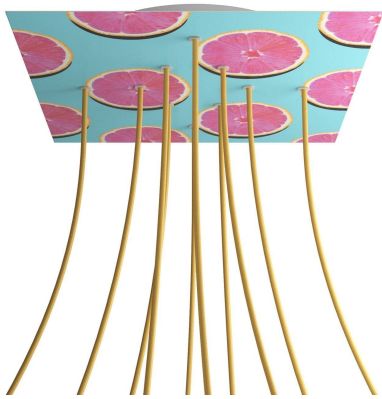

Material: Metal
Material: Dibond
Material: Aluminium

Product gallery:

x10
x4
x4