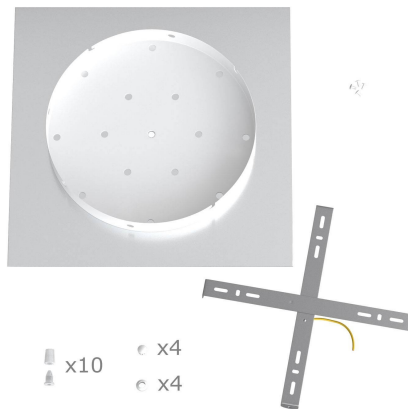

What sets the Rose One System apart from our regular pendant light canopies is that this is a two part system with an extra deep ceiling canopy that allows for easier wiring of connections, as well as a wide cover over the canopy that allows you to create pendant lights, swag chandeliers, cluster lights and more with even greater impact.

This Rose One Canopy Kit includes the following: an EXTRA LARGE Rose One Cover (15.75" diameter) with pre-drilled holes; an EXTRA LARGE Extra Deep Rose One Canopy (11.8" diameter); cable clamp strain reliefs; and all brackets & mounting hardware.

**Product description:****Technical data for EXTRA LARGE Square Ceiling Canopy Kit - Rose One System**

- EXTRA LARGE Extra Deep Rose One Ceiling Canopy
- Diameter: 11.8 inches
- Height: 1.38 inches
- Material: metal
- Bracket fasteners
- 4 Caps and 4 rubber grommets are included for side holes
  
- EXTRA LARGE Rose One Cover
- Material: aluminum or dibond
- Length of Each Side: 15.75 inches
- Hole diameters: 10 mm (3/8")
- Thickness: if aluminum 1 mm, if dibond 3 mm
- Clear plastic cable clamp strain reliefs included (1 per hole)

The Rose One System is Patent Pending

**Product features:**

Material: Metal  
Material: Dibond  
Material: Aluminium

Product gallery:

x10  
x4  
x4