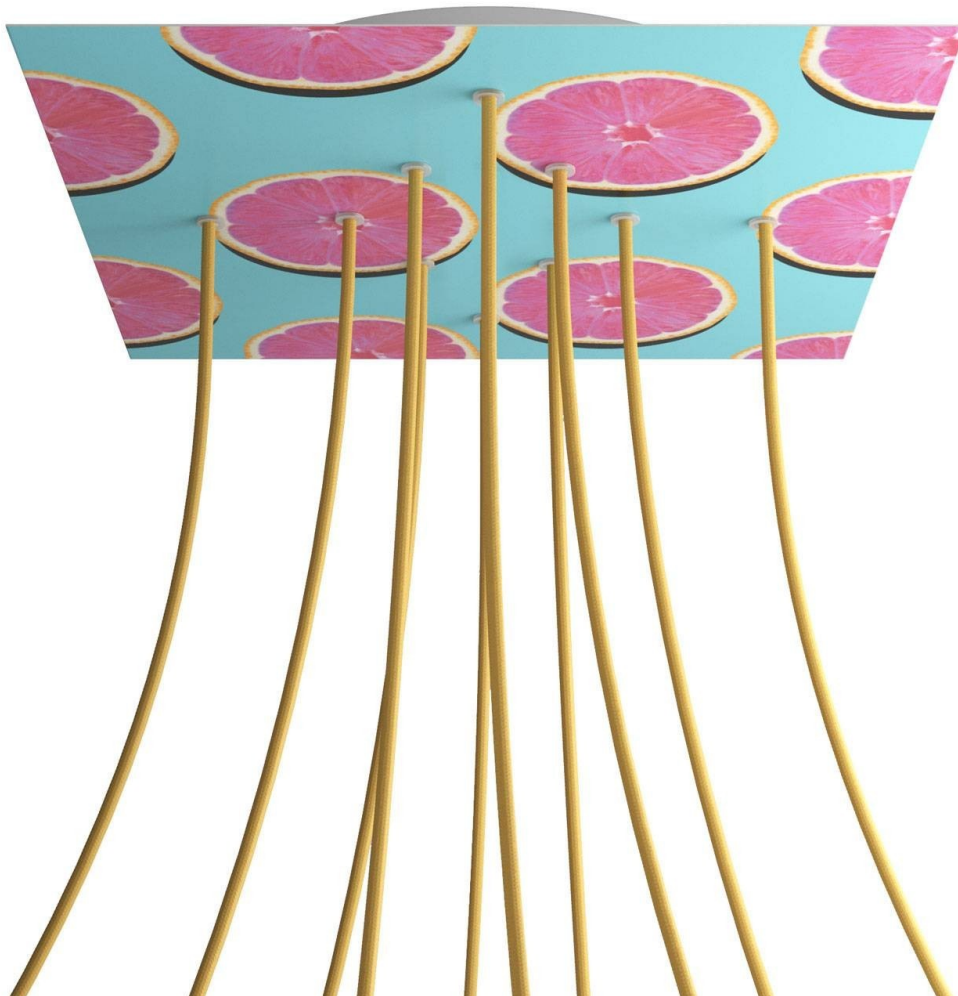

Reference: KROQ4010F204  
EAN13: 8057730846851

**Product title:**

10 Holes - EXTRA LARGE Square Ceiling Canopy Kit - Rose One System - PROMO

**Product attributes:**

Decoration: Palette, Street Art, Pop-Corn, Orange, Triangle

**Product image:**

**Product price:**

\$73.50 tax included

**Product short description:**

This Rose One Canopy Kit comes with EVERYTHING you need to make your own 10 hole pendant light utilizing our EXTRA LARGE Rose One Canopy & square Cover.

What sets the Rose One System apart from our regular pendant light canopies is that this is a two part system with an extra deep ceiling canopy that allows for easier wiring of connections, as well as a wide cover over the canopy that allows you to create pendant lights, swag chandeliers, cluster lights and more with even greater impact.

**Product description:****Technical data for EXTRA LARGE Square Ceiling Canopy Kit - Rose One System**

- EXTRA LARGE Extra Deep Rose One Ceiling Canopy
- Diameter: 11.8 inches
- Height: 1.38 inches
- Material: metal
- Bracket fasteners
- 4 Caps and 4 rubber grommets are included for side holes
  
- EXTRA LARGE Rose One Cover
- Material: aluminum or dibond
- Length of Each Side: 15.75 inches
- Hole diameters: 10 mm (3/8")
- Thickness: if aluminum 1 mm, if dibond 3 mm
- Clear plastic cable clamp strain reliefs included (1 per hole)