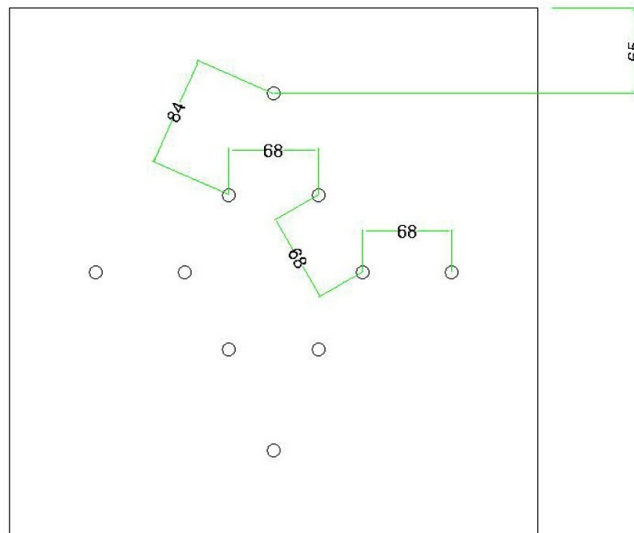

Reference: KROQ4010F205  
EAN13: 8057730846868

**Product title:**

10 Holes - EXTRA LARGE Square Ceiling Canopy Kit - Rose One System - PROMO

**Product attributes:**

Decoration: Palette, Street Art, Pop-Corn, Orange, Triangle

**Product image:**

**Product price:**

\$73.50 tax included

**Product short description:**

This Rose One Canopy Kit comes with EVERYTHING you need to make your own 10 hole pendant light utilizing our EXTRA LARGE Rose One Canopy & square Cover.

This Rose One Canopy Kit includes the following: an EXTRA LARGE Rose One Cover (15.75" diameter) with pre-drilled holes; an EXTRA LARGE Extra Deep Rose One Canopy (11.8" diameter); cable clamp strain reliefs; and all brackets & mounting hardware.

**Product description:****Technical data for EXTRA LARGE Square Ceiling Canopy Kit - Rose One System**

- EXTRA LARGE Extra Deep Rose One Ceiling Canopy
- Diameter: 11.8 inches
- Height: 1.38 inches
- Material: metal
- Bracket fasteners
- 4 Caps and 4 rubber grommets are included for side holes
  
- EXTRA LARGE Rose One Cover
- Material: aluminum or dibond
- Length of Each Side: 15.75 inches
- Hole diameters: 10 mm (3/8")
- Thickness: if aluminum 1 mm, if dibond 3 mm
- Clear plastic cable clamp strain reliefs included (1 per hole)