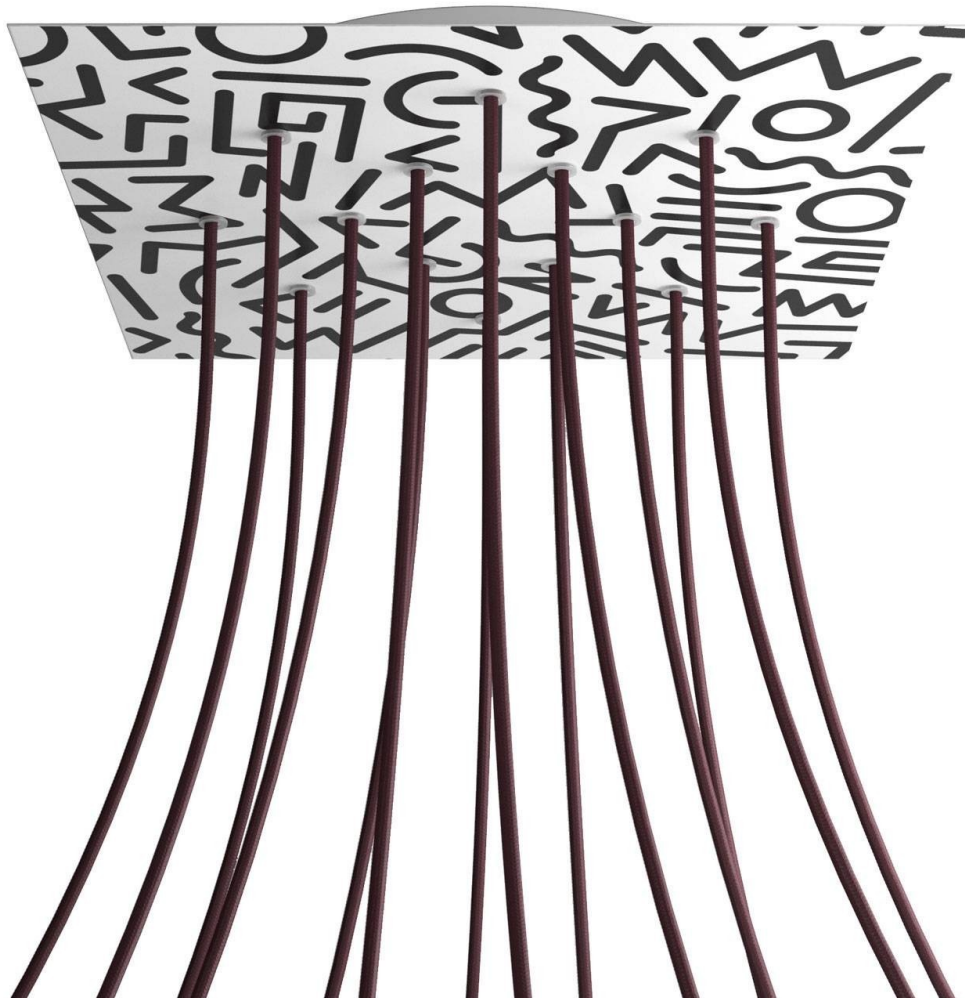

Reference: KROQ4014F202

EAN13: 8057730847292

**Product title:**

14 Holes - EXTRA LARGE Square Ceiling Canopy Kit - Rose One System - PROMO

**Product attributes:**

Decoration: Palette, Street Art, Pop-Corn, Orange, Triangle

**Product image:**

**Product price:**

\$78.53 tax included

**Product short description:**

This Rose One Canopy Kit comes with EVERYTHING you need to make your own 14 hole pendant light utilizing our EXTRA LARGE Rose One Canopy & square Cover.

What sets the Rose One System apart from our regular pendant light canopies is that this is a two part system with an extra deep ceiling canopy that allows for easier wiring of connections, as well as a wide cover over the canopy that allows you to create pendant lights, swag chandeliers, cluster lights and more with even greater impact.

**Product description:****Technical data for EXTRA LARGE Square Ceiling Canopy Kit - Rose One System**

- EXTRA LARGE Extra Deep Rose One Ceiling Canopy
- Diameter: 11.8 inches
- Height: 1.38 inches
- Material: metal
- Bracket fasteners
- 4 Caps and 4 rubber grommets are included for side holes
  
- EXTRA LARGE Rose One Cover
- Material: aluminum or dibond
- Length of Each Side: 15.75 inches
- Hole diameters: 10 mm (3/8")
- Thickness: if aluminum 1 mm, if dibond 3 mm
- Clear plastic cable clamp strain reliefs included (1 per hole)