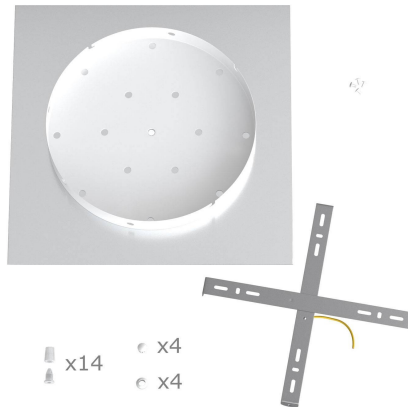

What sets the Rose One System apart from our regular pendant light canopies is that this is a two part system with an extra deep ceiling canopy that allows for easier wiring of connections, as well as a wide cover over the canopy that allows you to create pendant lights, swag chandeliers, cluster lights and more with even greater impact.

This Rose One Canopy Kit includes the following: an EXTRA LARGE Rose One Cover (15.75" diameter) with pre-drilled holes; an EXTRA LARGE Extra Deep Rose One Canopy (11.8" diameter); cable clamp strain reliefs; and all brackets & mounting hardware.

**Product description:****Technical data for EXTRA LARGE Square Ceiling Canopy Kit - Rose One System**

- EXTRA LARGE Extra Deep Rose One Ceiling Canopy
- Diameter: 11.8 inches
- Height: 1.38 inches
- Material: metal
- Bracket fasteners
- 4 Caps and 4 rubber grommets are included for side holes
  
- EXTRA LARGE Rose One Cover
- Material: aluminum or dibond
- Length of Each Side: 15.75 inches
- Hole diameters: 10 mm (3/8")
- Thickness: if aluminum 1 mm, if dibond 3 mm
- Clear plastic cable clamp strain reliefs included (1 per hole)

The Rose One System is Patent Pending

**Product features:**

Material: Metal  
Material: Dibond  
Material: Aluminium

Product gallery:

x14    x4  
x4    x4