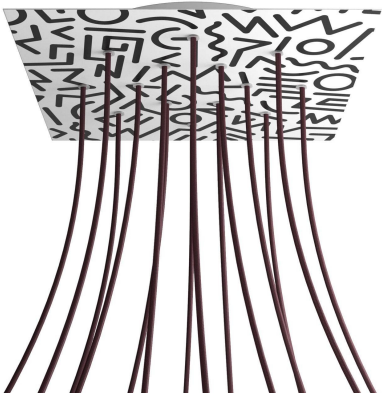

Material: Metal
Material: Dibond
Material: Aluminium

Product gallery:

x14   x4
x4   x4