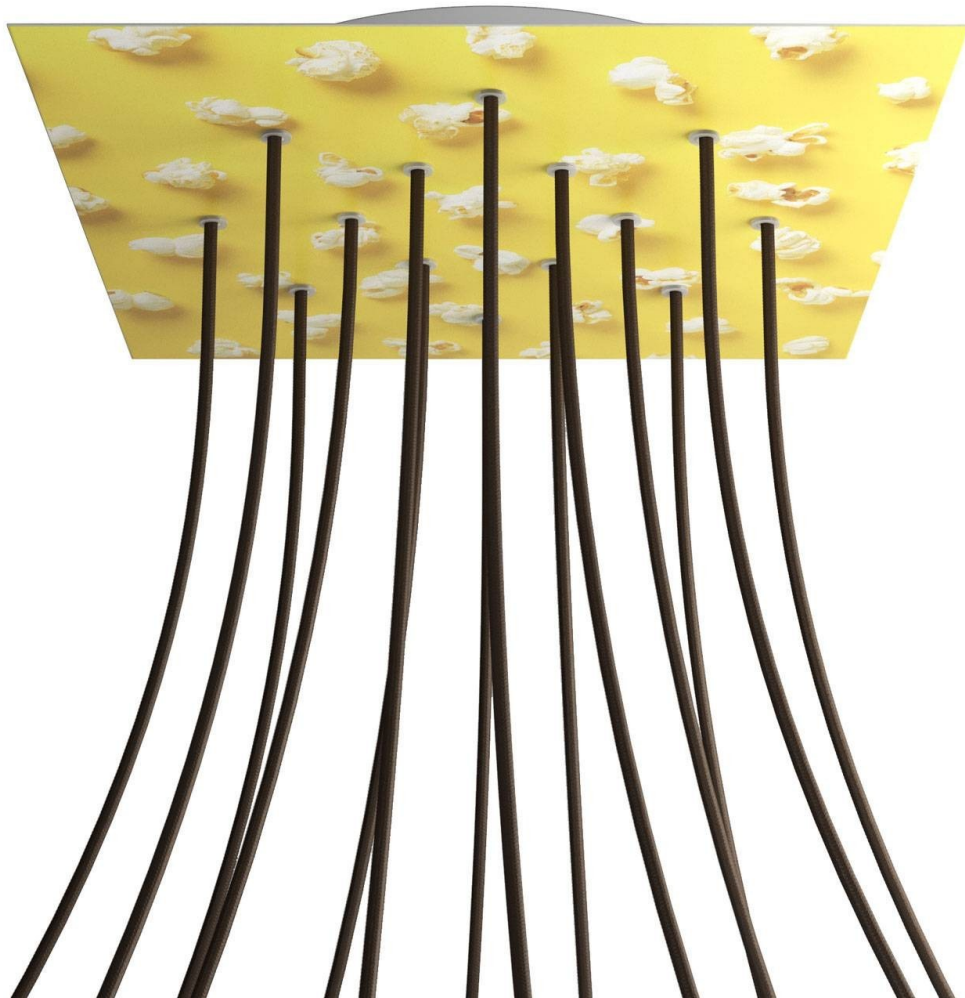

Reference: KROQ4014F203

EAN13: 8057730847308

**Product title:**

14 Holes - EXTRA LARGE Square Ceiling Canopy Kit - Rose One System - PROMO

**Product attributes:**

Decoration: Palette, Street Art, Pop-Corn, Orange, Triangle

**Product image:**

**Product price:**

\$78.53 tax included

**Product short description:**

This Rose One Canopy Kit comes with EVERYTHING you need to make your own 14 hole pendant light utilizing our EXTRA LARGE Rose One Canopy & square Cover.

What sets the Rose One System apart from our regular pendant light canopies is that this is a two part system with an extra deep ceiling canopy that allows for easier wiring of connections, as well as a wide cover over the canopy that allows you to create pendant lights, swag chandeliers, cluster lights and more with even greater impact.

**Product description:****Technical data for EXTRA LARGE Square Ceiling Canopy Kit - Rose One System**

- EXTRA LARGE Extra Deep Rose One Ceiling Canopy
- Diameter: 11.8 inches
- Height: 1.38 inches
- Material: metal
- Bracket fasteners
- 4 Caps and 4 rubber grommets are included for side holes
  
- EXTRA LARGE Rose One Cover
- Material: aluminum or dibond
- Length of Each Side: 15.75 inches
- Hole diameters: 10 mm (3/8")
- Thickness: if aluminum 1 mm, if dibond 3 mm
- Clear plastic cable clamp strain reliefs included (1 per hole)