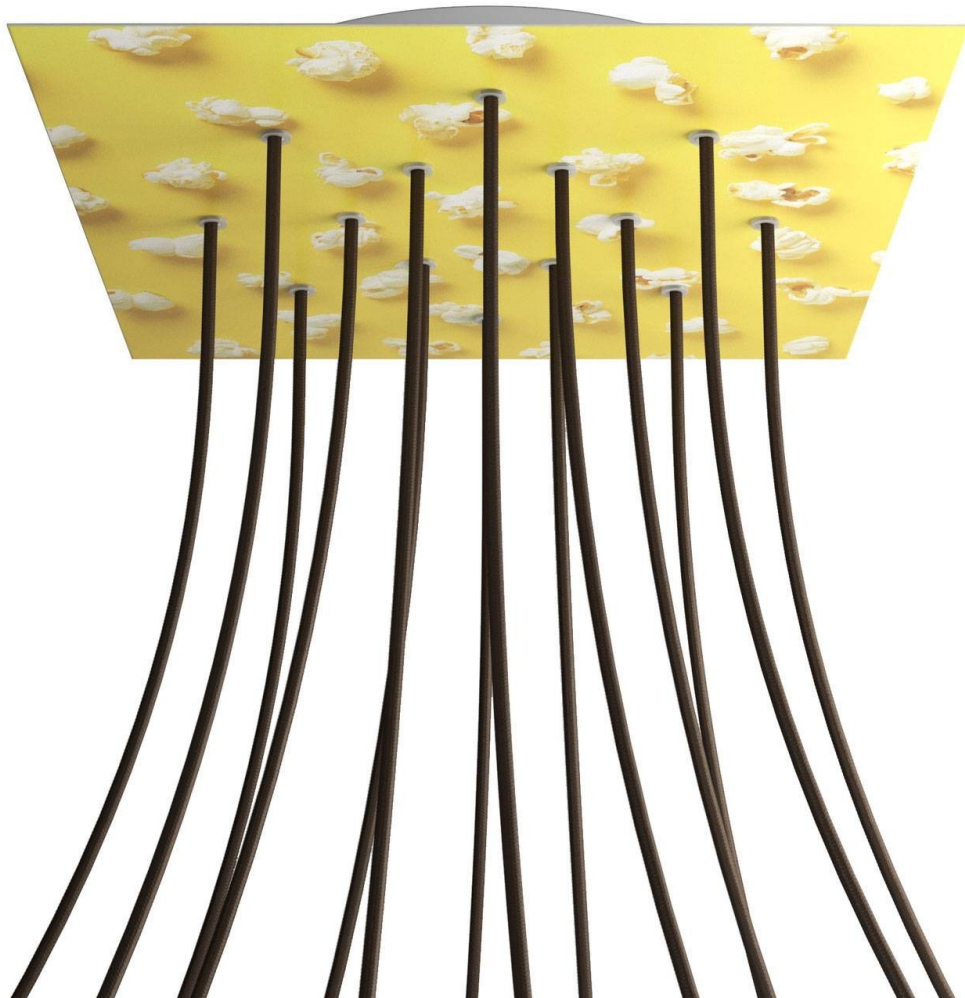

Reference: KROQ4014F203

EAN13: 8057730847308

Product title:

14 Holes - EXTRA LARGE Square Ceiling Canopy Kit - Rose One System - PROMO

Product attributes:

Decoration: Palette, Street Art, Pop-Corn, Orange, Triangle

Product image: