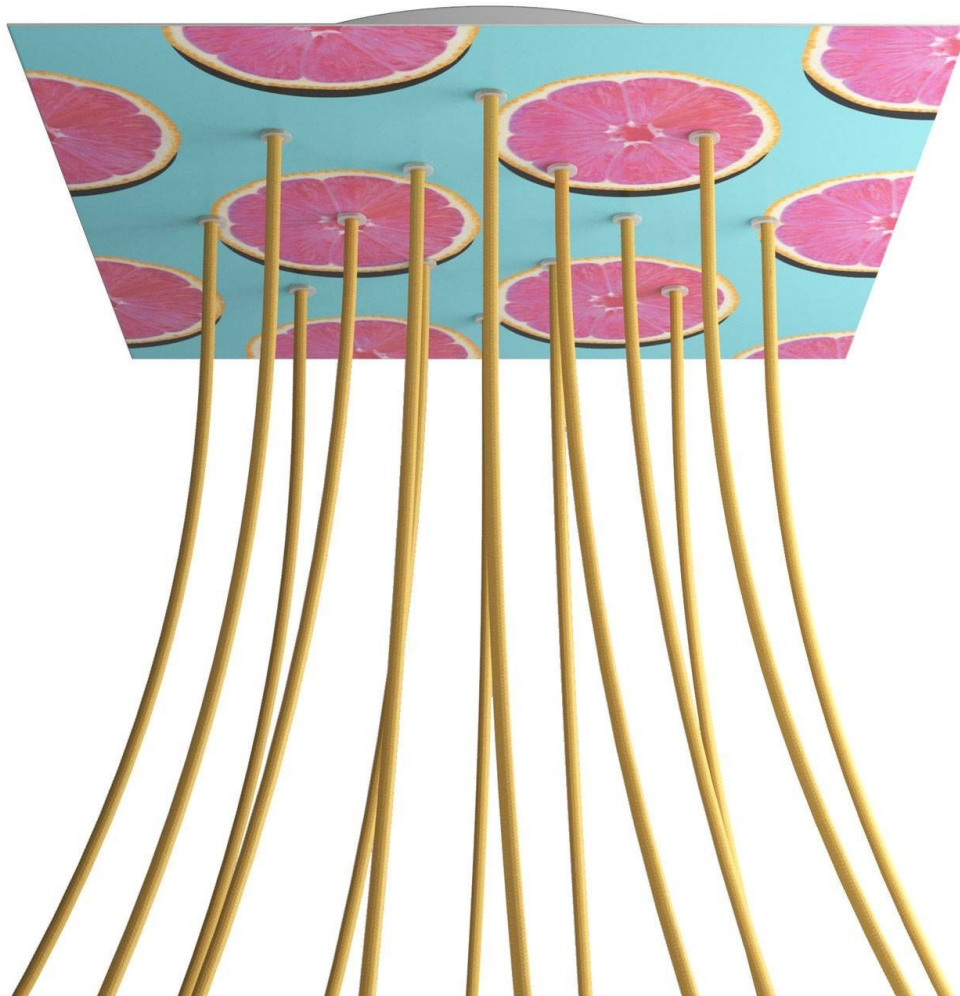

Reference: KROQ4014F204

EAN13: 8057730847315

**Product title:**

14 Holes - EXTRA LARGE Square Ceiling Canopy Kit - Rose One System - PROMO

**Product attributes:**

Decoration: Palette, Street Art, Pop-Corn, Orange, Triangle

**Product image:**

**Product price:**

\$78.53 tax included

**Product short description:**

This Rose One Canopy Kit comes with EVERYTHING you need to make your own 14 hole pendant light utilizing our EXTRA LARGE Rose One Canopy & square Cover.

What sets the Rose One System apart from our regular pendant light canopies is that this is a two part system with an extra deep ceiling canopy that allows for easier wiring of connections, as well as a wide cover over the canopy that allows you to create pendant lights, swag chandeliers, cluster lights and more with even greater impact.

**Product description:****Technical data for EXTRA LARGE Square Ceiling Canopy Kit - Rose One System**

- EXTRA LARGE Extra Deep Rose One Ceiling Canopy
- Diameter: 11.8 inches
- Height: 1.38 inches
- Material: metal
- Bracket fasteners
- 4 Caps and 4 rubber grommets are included for side holes
  
- EXTRA LARGE Rose One Cover
- Material: aluminum or dibond
- Length of Each Side: 15.75 inches
- Hole diameters: 10 mm (3/8")
- Thickness: if aluminum 1 mm, if dibond 3 mm
- Clear plastic cable clamp strain reliefs included (1 per hole)