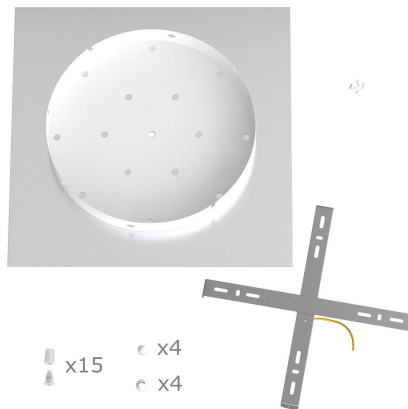

What sets the Rose One System apart from our regular pendant light canopies is that this is a two part system with an extra deep ceiling canopy that allows for easier wiring of connections, as well as a wide cover over the canopy that allows you to create pendant lights, swag chandeliers, cluster lights and more with even greater impact.

This Rose One Canopy Kit includes the following: an EXTRA LARGE Rose One Cover (15.75" diameter) with pre-drilled holes; an EXTRA LARGE Extra Deep Rose One Canopy (11.8" diameter); cable clamp strain reliefs; and all brackets & mounting hardware.

**Product description:****Technical data for EXTRA LARGE Square Ceiling Canopy Kit - Rose One System**

- EXTRA LARGE Extra Deep Rose One Ceiling Canopy
- Diameter: 11.8 inches
- Height: 1.38 inches
- Material: metal
- Bracket fasteners
- 4 Caps and 4 rubber grommets are included for side holes
  
- EXTRA LARGE Rose One Cover
- Material: aluminum or dibond
- Length of Each Side: 15.75 inches
- Hole diameters: 10 mm (3/8")
- Thickness: if aluminum 1 mm, if dibond 3 mm
- Clear plastic cable clamp strain reliefs included (1 per hole)

The Rose One System is Patent Pending

**Product features:**

Material: Metal  
Material: Dibond  
Material: Aluminium

Product gallery:

x15    x4  
x4