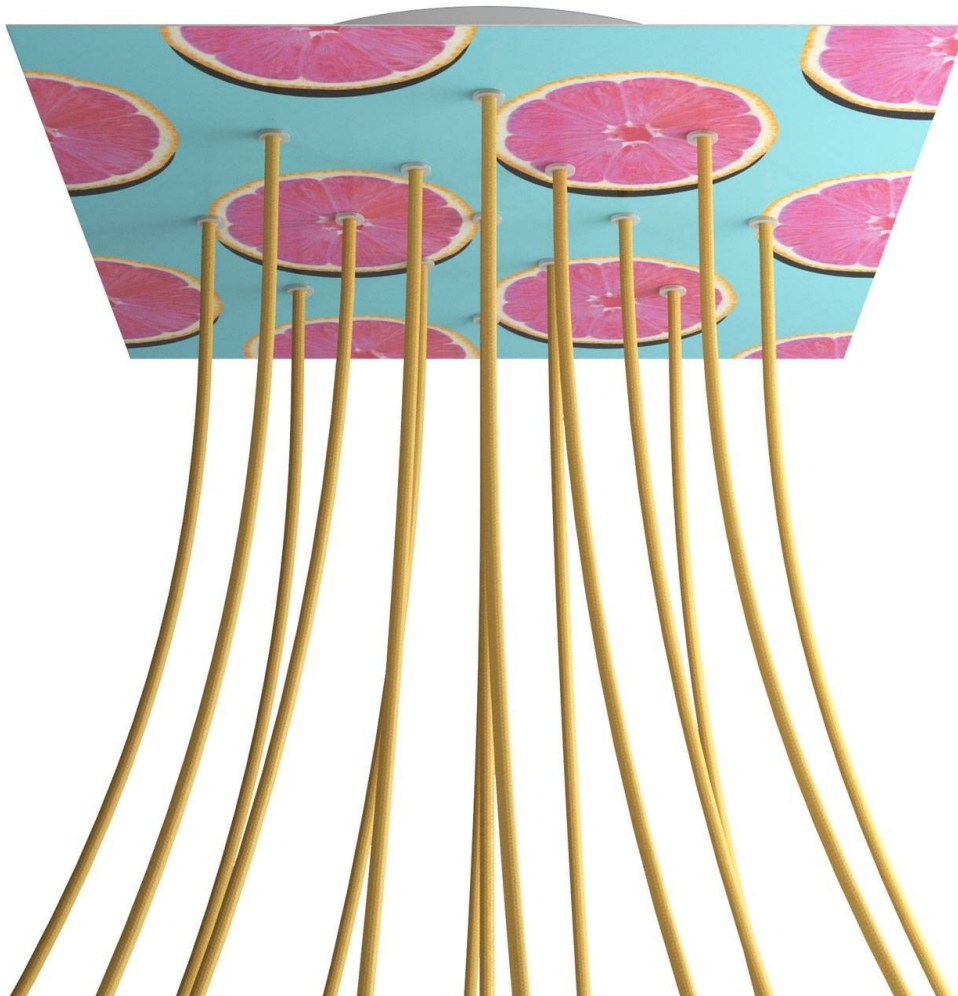

Reference: KROQ4015F204

EAN13: 8057730847544

Product title:

15 Holes - EXTRA LARGE Square Ceiling Canopy Kit - Rose One System - PROMO

Product attributes:

Decoration: Palette, Street Art, Pop-Corn, Orange, Triangle

Product image: