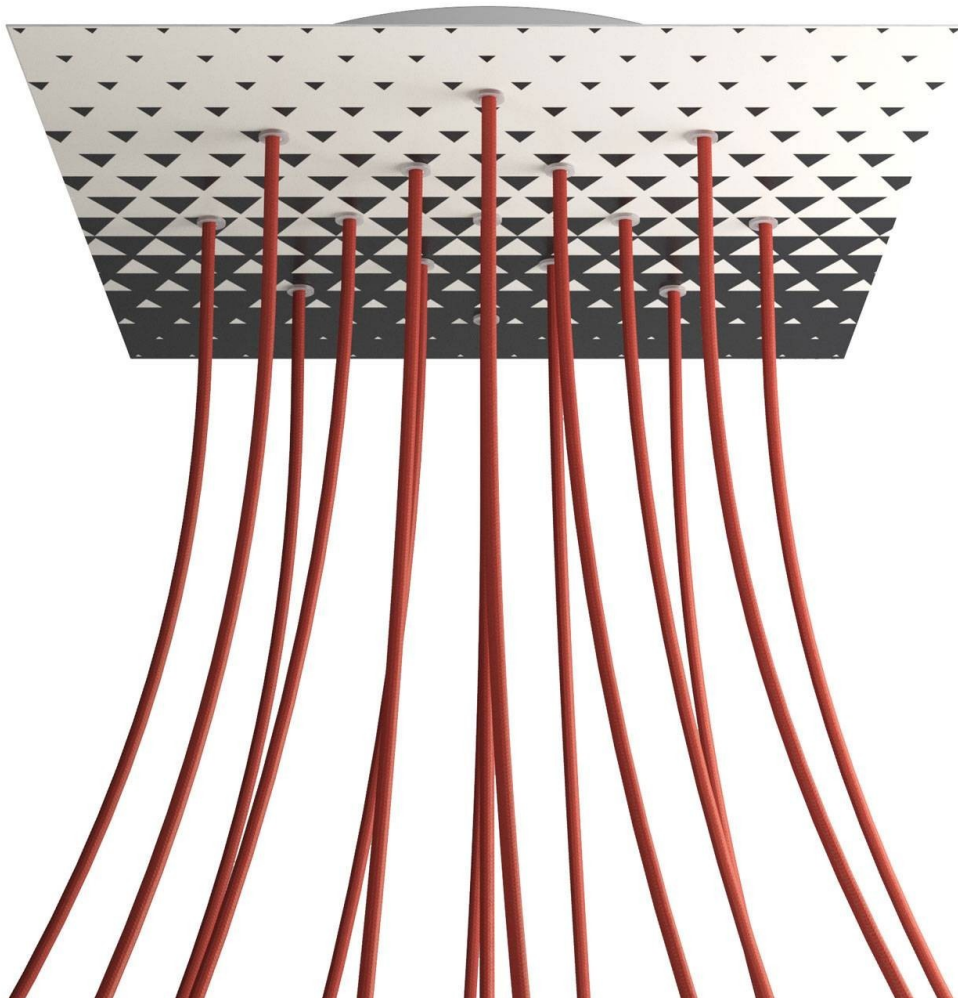

Reference: KROQ4015F205
EAN13: 8057730847551

Product title:

15 Holes - EXTRA LARGE Square Ceiling Canopy Kit - Rose One System - PROMO

Product attributes:

Decoration: Palette, Street Art, Pop-Corn, Orange, Triangle

Product image: