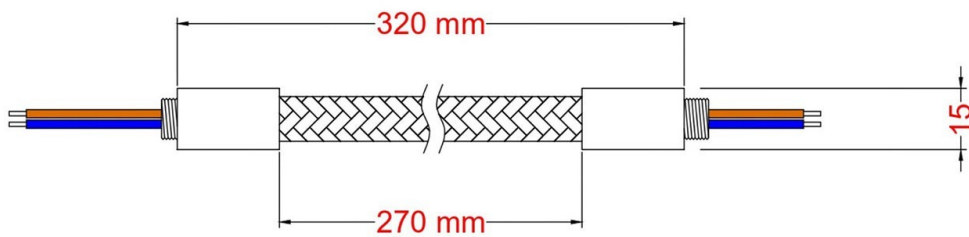

Reference: KFLEX30OTSRM02
EAN13: 8050997087807

Product title:

Kit Creative Flex flexible tube covered in Silver RM02 fabric with metal terminals

Product attributes:

Finish: Matt White, Black, Brushed titanium, Brushed copper, Brushed bronze
Length: 30 cm, 60 cm, 90 cm

Product image: