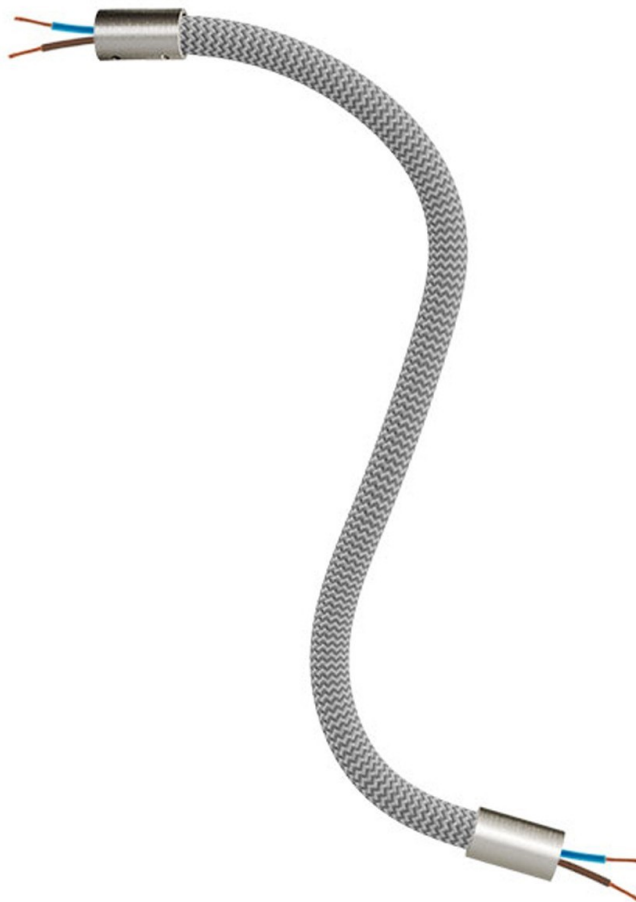

Reference: KFLEX30TISRM75

EAN13: 8050997086015

Product title:

Kit Creative Flex flexible tube covered in Titanium RM75 fabric with metal terminals

Product attributes:

Finish: Matt White, Black, Brushed titanium, Brushed copper, Brushed bronze

Length: 30 cm, 60 cm, 90 cm

Product image:

Product price:

\$24.80 tax included

Product short description:

And they lived flexible ever after

FLEX, the flexible tube covered in titanium fabric, is ideal to create single and multi-fall pendant lamps inspired to the most inspired by the most imaginative ideas, yours.

Light up the walls of your living room (and not only!) with the 60 cm FLEX and your ceilings with the 90 cm FLEX.

Product description:

Technical specifications:

Diameter: 10 mm reinforced

Pre-wired 2x0.75 mm² double-insulated cables

Made in Italy

ATTENTION NOT FRAGILE! To keep the shape of your lamp bend FLEX at will with strong torsions

Product features:

Fabric: Rayon
Maincolor: Grey
Pattern: Solid

Product gallery: