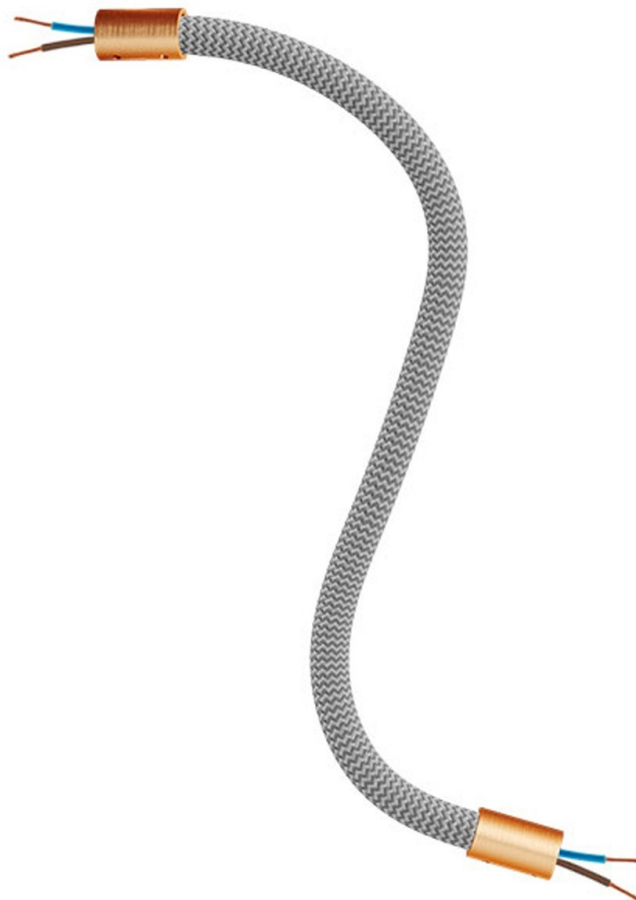

## Product title:

Kit Creative Flex flexible tube covered in Titanium RM75 fabric with metal terminals

## Product attributes:

Finish: Matt White, Black, Brushed titanium, Brushed copper, Brushed bronze

Length: 30 cm, 60 cm, 90 cm

## Product image:

**Product price:**

\$24.80 tax included

**Product short description:**

And they lived flexible ever after

FLEX, the flexible tube covered in titanium fabric, is ideal to create single and multi-fall pendant lamps inspired to the most inspired by the most imaginative ideas, yours.

Made in Italy

**ATTENTION NOT FRAGILE!** To keep the shape of your lamp bend FLEX at will with strong torsions

**Product features:**

Fabric: Rayon  
Maincolor: Grey  
Pattern: Solid

**Product gallery:**