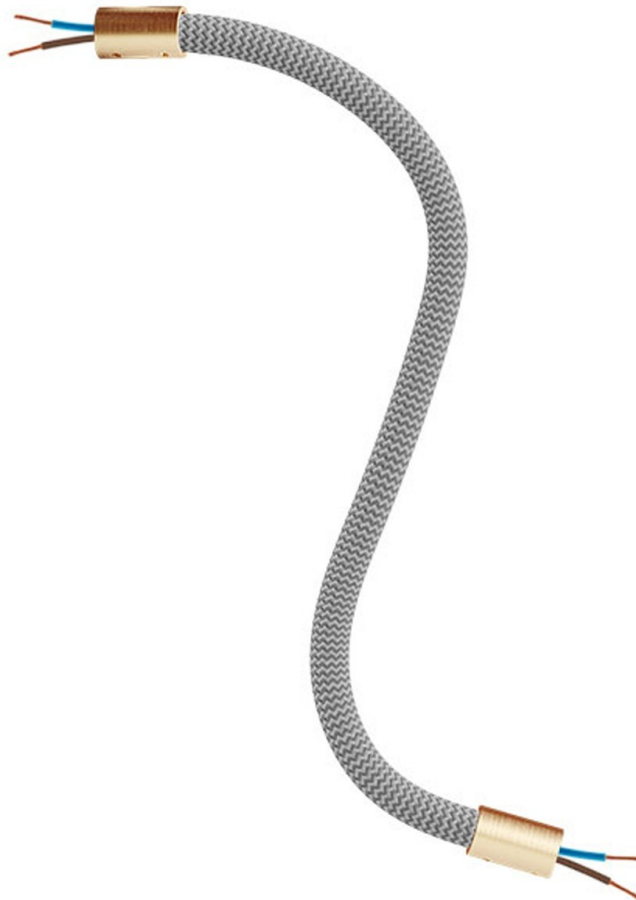

## Product title:

Kit Creative Flex flexible tube covered in Titanium RM75 fabric with metal terminals

## Product attributes:

Finish: Matt White, Black, Brushed titanium, Brushed copper, Brushed bronze  
Length: 30 cm, 60 cm, 90 cm

## Product image:

**Product price:**

\$24.80 tax included

**Product short description:**

And they lived flexible ever after

FLEX, the flexible tube covered in titanium fabric, is ideal to create single and multi-fall pendant lamps inspired to the most inspired by the most imaginative ideas, yours.

Made in Italy

**ATTENTION NOT FRAGILE!** To keep the shape of your lamp bend FLEX at will with strong torsions

**Product features:**

Fabric: Rayon  
Maincolor: Grey  
Pattern: Solid

**Product gallery:**