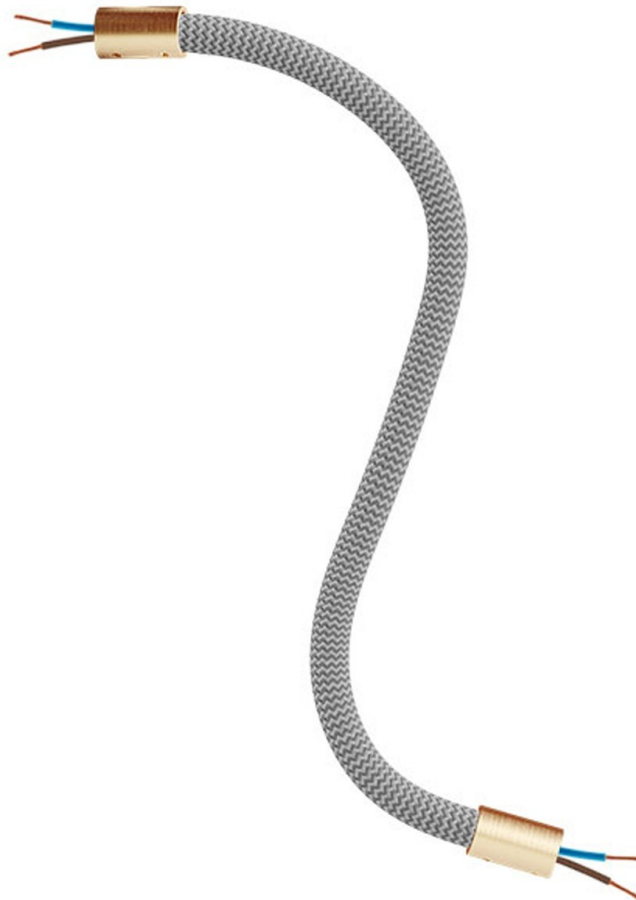

Reference: KFLEX30OTSRM75
EAN13: 8050997087814

Product title:

Kit Creative Flex flexible tube covered in Titanium RM75 fabric with metal terminals

Product attributes:

Finish: Matt White, Black, Brushed titanium, Brushed copper, Brushed bronze
Length: 30 cm, 60 cm, 90 cm

Product image: