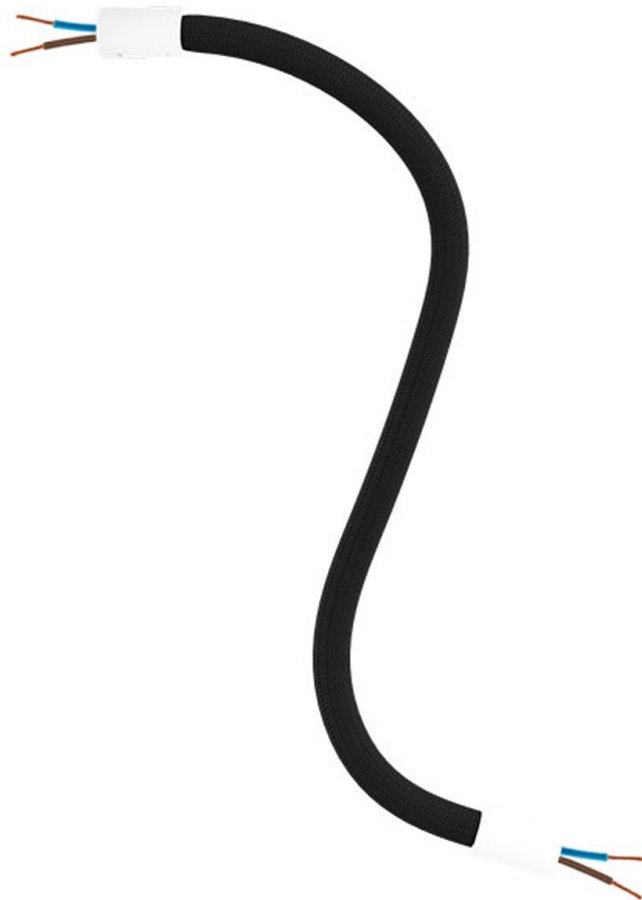

Reference: KFLEX30VBORM04  
EAN13: 8050997086473

## Product title:

Kit Creative Flex flexible tube covered in Black RM04 fabric with metal terminals

## Product attributes:

Finish: Matt White, Black, Brushed titanium, Brushed copper, Brushed bronze  
Length: 30 cm, 60 cm, 90 cm

## Product image:

**Product price:**

\$24.80 tax included

**Product short description:**

And they lived flexible ever after

FLEX, the flexible tube covered in black fabric, is ideal to create single and multi-fall pendant lamps inspired to the most inspired by the most imaginative ideas, yours.