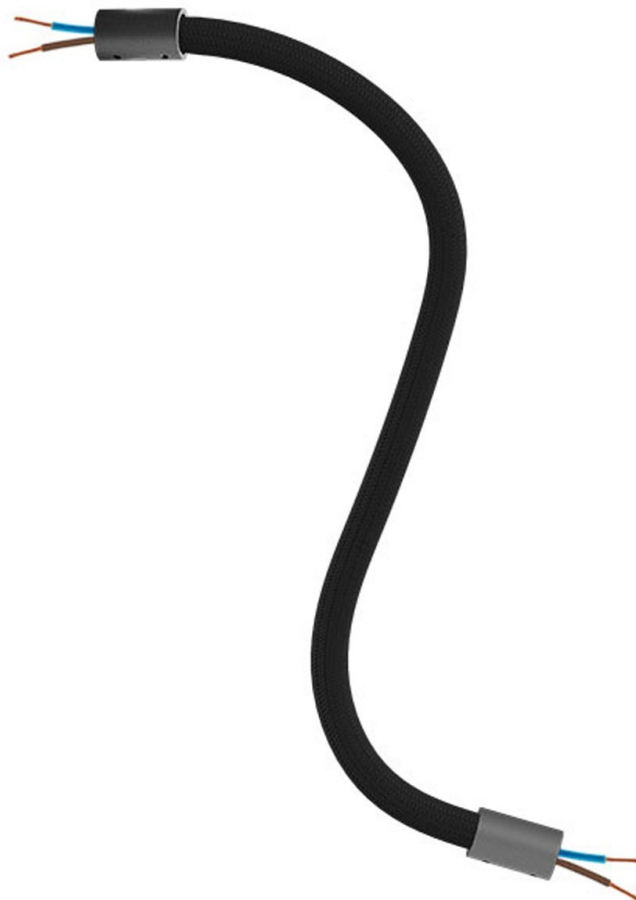

Reference: KFLEX30VNRM04

EAN13: 8050997086923

Product title:

Kit Creative Flex flexible tube covered in Black RM04 fabric with metal terminals

Product attributes:

Finish: Matt White, Black, Brushed titanium, Brushed copper, Brushed bronze

Length: 30 cm, 60 cm, 90 cm

Product image:

Product price:

\$24.80 tax included

Product short description:

And they lived flexible ever after

FLEX, the flexible tube covered in black fabric, is ideal to create single and multi-fall pendant lamps inspired to the most inspired by the most imaginative ideas, yours.

Be creative and design your own lighting system

With FLEX, the adjustable flexible tube with terminal available in 5 finishes (white, black and three brushed), you can change your lighting system as and when you like.

Flex includes:

2 terminals

6 grains 3 mm

2 isostops

2 washers

2 nuts

2 x M10 threads

Allen key for fastening.