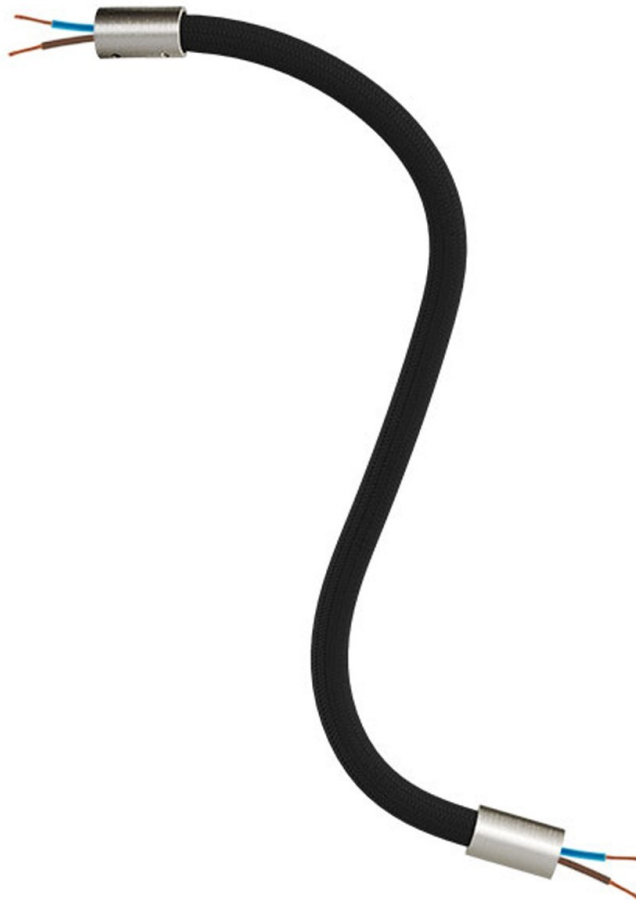

Reference: KFLEX30TISRM04
EAN13: 8050997086022

Product title:

Kit Creative Flex flexible tube covered in Black RM04 fabric with metal terminals

Product attributes:

Finish: Matt White, Black, Brushed titanium, Brushed copper, Brushed bronze
Length: 30 cm, 60 cm, 90 cm

Product image:

Product price:

\$24.80 tax included

Product short description:

And they lived flexible ever after

FLEX, the flexible tube covered in black fabric, is ideal to create single and multi-fall pendant lamps inspired to the most inspired by the most imaginative ideas, yours.

Be creative and design your own lighting system

With FLEX, the adjustable flexible tube with terminal available in 5 finishes (white, black and three brushed), you can change your lighting system as and when you like.

Flex includes:

2 terminals

6 grains 3 mm

2 isostops

2 washers

2 nuts

2 x M10 threads

Allen key for fastening.